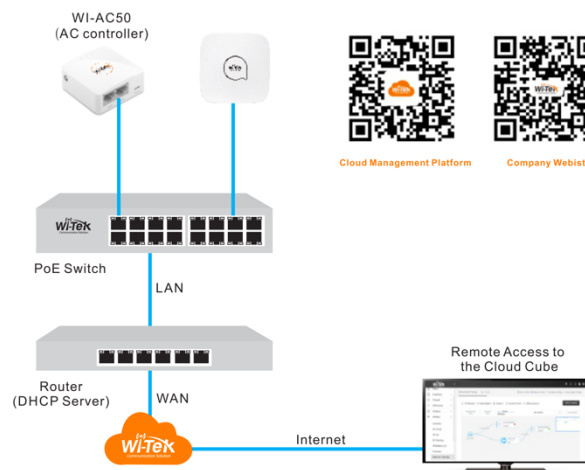

WI-AC50

Smart Cloud Cube Mini AP Controller Datasheet

Highlights

- Maximum AP managed number up to 50
- 2 100Mbps Ethernet Ports with 1*PoE Input
- WLAN Radio Spectrum Analysis to ensure work on best channel
- AP and Clients online status statistics
- Unified manage all indoor and outdoor Aps
- Intra-AC, Inter-AP L2 roaming time less than 20ms
- Load balance based on the AP cluster
- Built-in captive portal server and customized welcome page
- Support Wi-Tek Cloud platform management

Product

Application examples

Description

Wi-Tek's WI-AC50 AP controller is design to provide network solution for luxury hotel, resort, large enterprise, shopping mall chain etc premise. Adopt of powerful CPU to deliver 600Mhz high capacity forwarding and 50 APs management capacity. Also abundant AP management features including concentrate forwarding and distribute forwarding, AP group Setting, WLAN Radio Spectrum Analysis, map plan. auto channel and power assignment, user load balance, Built-in captive portal server enable it to deliver Wi-Fi Marketing features including customized welcome page and redirect page,500users authentication system, connected device type and user statistic.

Otherwise AC50 can manage AP and AP controller deployed in multi branch or location remotely . All these features help the administrator to install, manage and monitor APs at a single location.

Specification