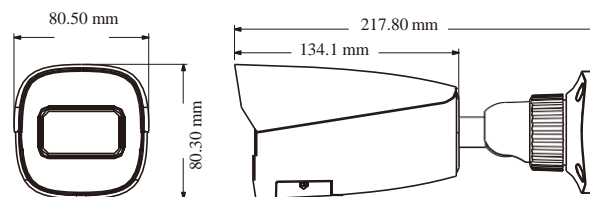

General function	Watermark, video mask, heartbeat, corridor pattern
Security	Video encryption, firmware encryption, HTTPS encryption, configuration encryption, illegal login lock, IP address filtering, 802.1x authentication, basic and digest authentication for HTTP/HTTPS
IR Distance	30~50m
Protection Grade	IP 67
PoE	Yes (IEEE802.3af)
Others	
Power Supply	DC12V/PoE
Power Consumption	< 10W
Storage Conditions	- 30 °C ~ 65°C (-22°F~149°F), Humidity: less than 95 % (non-condensing)
Operating Conditions	- 30 °C ~ 60 °C (-22°F~140°F), Humidity: less than 95 % (non-condensing)
Dimensions (mm)	217.8 × 80.5 × 80.3
Weight (net)	Approx. 0.662KG
Installation	Ceiling mounting; Wall mounting
Certificate	CE, FCC
Environmental Protection	Complies with Directive EU RoHS, WEEE(2012/19/EU), directive 94/62/EC and REACH(EC1907/2006)

DIMENSIONS