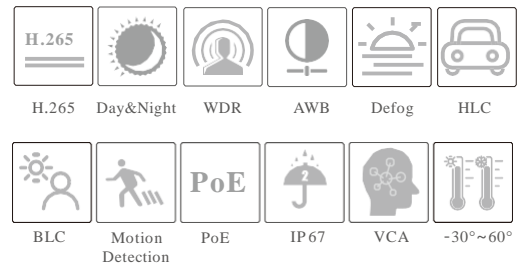

NGC-7387VAZS

SPECIFICATIONS

| Model | NGC-7387VAZS | | | |
|----------------------------|---|--|------------------|-----------------|
| Specifications | | | | |
| Camera | | | | |
| Image Sensor | 1 / 2.8" CMOS | | | |
| Image Size | 3840×2160 | | | |
| Electronic Shutter | 1 / 2 s - 1 / 100000 s | | | |
| Iris Type | Fixed Iris | DC Iris | | |
| Min. Illumination | 0.02 lux @ F1.6, AGC ON; 0 lux with IR | | | |
| Lens | 2.8 mm @F1.6, H.FoV:101°; V.FoV: 53°;D.FoV:120° | 2.8-12mm@F1.6, H.FoV:99°~33°; V.FoV:53°~17°; D.FoV:117°~37° | | |
| Focus | Fixed | Motorized | | |
| Lens Mount | M12 | Φ14 | | |
| Day&Night | ICR | | | |
| Wide Dynamic Range | 120dB | | | |
| BLC | Yes | | | |
| HLC | Yes | | | |
| Defog | Yes | | | |
| Digital NR | 3D DNR | | | |
| S/N Ratio | ≥ 50dB | | | |
| Angle Adjustment | Pan: 0°~360°; Tilt:0°~90°; Rotation: 0°~360° | | | |
| DORI Distance | | | | |
| Lens | Detect | Observe | Recognize | Identify |
| 2.8mm | 86.65m(284.28ft) | 34.66m(113.71ft) | 17.33m(56.85ft) | 8.66m(28.41ft) |
| 2.8~12mm(W) | 86.65m(284.28ft) | 34.66m(113.71ft) | 17.33m(56.85ft) | 8.66m(28.41ft) |
| 2.8~12mm(T) | 289.06m(552.31ft) | 115.62m(240.12ft) | 57.81m(136.06ft) | 28.91m(84.04ft) |
| Image | | | | |
| Video Compression | Main stream: H.265+ / H.265 / H.264+ / H.264 Sub stream: H.265+ / H.265 / H.264+ / H.264 / MJPEG Third stream: H.265+ / H.265 / H.264+ / H.264 / MJPEG | | | |
| H.264 Compression Standard | Baseline Profile/Main Profile/High Profile | | | |
| Resolution | 8MP (3840 × 2160), 6MP(3072 × 2048), 5MP(2592 × 1944), 4MP (2592 × 1520), 2K(2560 × 1440), 3MP(2304 × 1296), 1080P (1920 × 1080), 720P (1280 × 720), D1, CIF, 480 × 240 | | | |
| Main Stream | 60Hz : 8MP(1~20fps)/6MP/5MP/4MP/2K/3MP/1080P/720P(1~30fps) 50Hz : 8MP(1~20fps)/6MP/5MP/4MP/2K/3MP/1080P/720P(1~25fps) | | | |
| Sub Stream | 60Hz: 720P(1~12fps)/D1/480 × 240(1~30fps) 50Hz: 720P/D1/480 × 240(1~25fps) | | | |
| Third Stream | 60Hz: 720P/D1/CIF/480 × 240 (1~30fps) 50Hz: 720P/D1/CIF/480 × 240 (1~25fps) | | | |
| Bit Rate | 64 Kbps ~ 12 Mbps | | | |
| Bit Rate Type | VBR / CBR | | | |
| Audio Compression | G711A / U | | | |
| Image Settings | ROI, Saturation, Brightness, Hue, Contrast, Wide Dynamic, image mirror, image flip, Sharpness, NR, etc. adjustable through client software or web browser | | | |
| ROI | Each ROI to be configured separately | | | |
| Interfaces | | | | |
| Network | RJ 45 10M/100M self-adaptive Ethernet port | | | |
| Video Output | No | | | |
| Audio | 1CH audio input | | | |
| Storage | Built-in micro SD card slot; up to 256GB | | | |
| Reset | Yes | | | |
| Functions | | | | |
| Remote Monitoring | IE browser/ Navaio NVR / NVMS / mobile APP | | | |
| Web Browser | IE11(plug-in required)/Chrome 89.0+/Edge 89.0+/Firefox 87.0+/Safari 14.0+ | | | |
| Online Connection | Support simultaneous monitoring for up to 10 users; Support multi-stream real time transmission | | | |
| Network Protocol | UDP, IPv4, IPv6, DHCP, NTP, RTSP, RTP, RTMP, RTCP, PPPoE, DDNS, SMTP, FTP, SNMP, HTTP, HTTP POST, 802.1x, UPnP, HTTPS, QoS | | | |
| Interface Protocol | ONVIF | | | |
| Storage | Network remote storage; micro SD card storage | | | |
| Smart Alarm | Motion detection; SD card error; SD card full | | | |
| Intelligent Analytics | Scene change, video blur detection, abnormal color detection, line crossing detection, intrusion detection | | | |