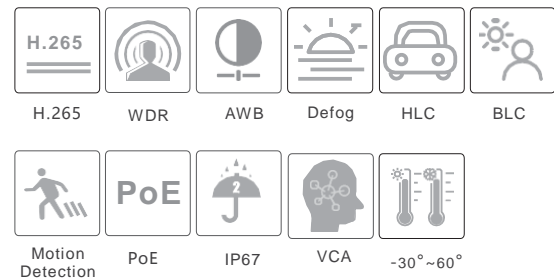

SPECIFICATIONS

Model	NGC-7385VAZS
Specifications	
Camera	
Image Sensor	1 / 2.8" CMOS
Image Size	3840x2160
Electronic Shutter	1 s ~ 1 / 100000 s
Iris Type	Fixed Iris
Min. Illumination	0.005 lux @ F1.4, AGC ON; 0 lux with IR 0.06 lux @ F1.6, AGC ON; 0 lux with IR 0.1lux@F2.0, AGC ON; 0 lux with IR
Lens	2.8~12mm@F1.4, Horizontal FoV:104.7°~32.5°; Vertical FoV:72.2°~18.6°; Diagonal FoV:112.2°~37°
Focus	Motorized
Lens Mount	Φ14
Day&Night	ICR
Wide Dynamic Range	120dB
BLC	Yes
HLC	Yes
Defog	Yes
Digital NR	3D DNR
Angle Adjustment	Pan: 0°~360°; Tilt:0°~90°; Rotation: 0°~360°
Image	
Video Compression	H.265+ / H.265 / H.264+ / H.264
H.264 Compression Standard	Baseline Profile/Main Profile/High Profile
Resolution	8MP (3840 × 2160), 6MP(3072 × 2048),5MP(2592 × 1944), 4MP (2560 × 1440), 1080P (1920 × 1080), 720P (1280 × 720), D1, CIF, 480 × 240
Main Stream	60Hz : 8MP/6MP(1~20fps), 5MP/4MP/1080P(1~30fps) 50Hz : 8MP/6MP(1~20fps), 5MP/4MP/1080P(1~25fps)
Sub Stream	720P/D1/CIF/480 × 240(60Hz: 1~30fps; 50Hz: 1~25fps)
Third Stream	D1/CIF/480 × 240 (60Hz: 1~30fps; 50Hz: 1~25fps)
Bit Rate	64 Kbps ~ 12 Mbps
Bit Rate Type	VBR / CBR
Audio Compression	G711A / U
Image Settings	ROI, Saturation, Brightness, Hue, Contrast, Wide Dynamic, Sharpness, NR, etc. adjustable through client software or web browser
ROI	3 ROI, Each ROI to be configured separately
Interfaces	
Network	RJ45
Video Output	No
Audio	1CH audio input
Storage	Built-in micro SD card slot; up to 256GB
Reset	Yes
Functions	
Remote Monitoring	Web browsing, CMS remote control
Online Connection	Support simultaneous monitoring for up to 10 users; Support multi-stream real time transmission
Network Protocol	UDP, IPv4, IPv6, DHCP, NTP, RTSP, RTP, RTCP, ICMP, IGMP, PPPoE, DDNS, SMTP, FTP, SNMP,HTTP, 802.1x, UPnP, HTTPs, QoS
Interface Protocol	ONVIF
Storage	Network remote storage; micro SD card storage
Smart Alarm	Motion detection; SD card error; SD card full
Intelligent Analytics	Scene change, video blur detection, video color cast detection , line crossing detection, intrusion detection
General function	Watermark, IP address filtering, video mask, heartbeat, password protection, image distortion correction, etc.
IR Distance	30~50m
Protection Grade	IP 67
PoE	Yes (IEEE802.3af)