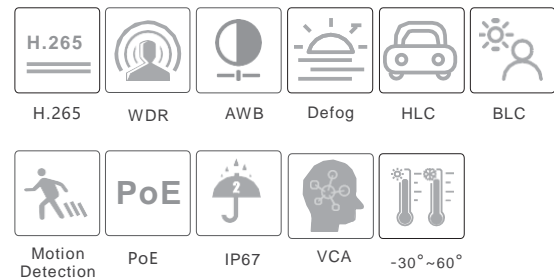

SPECIFICATIONS

Model	NGC-7381FS2.8
Specifications	
Camera	
Image Sensor	1 / 2.8 "CMOS
Image Size	3840x2160
Electronic Shutter	1 s ~ 1 / 100000 s
Iris Type	Fixed Iris
Min. Illumination	0.005 lux @ F1.4, AGC ON; 0 lux with IR 0.06 lux @ F1.6, AGC ON; 0 lux with IR 0.1lux@F2.0, AGC ON; 0 lux with IR
Lens	2.8 mm @F1.6, Horizontal FoV:109.7°; Vertical FoV:77.2°; Diagonal FoV:116.9
Focus	Fixed
Lens Mount	M12
Day&Night	ICR
Wide Dynamic Range	120dB
BLC	Yes
HLC	Yes
Defog	Yes
Digital NR	3D DNR
Angle Adjustment	Pan: 0°~360°; Tilt:0°~90°; Rotation: 0°~360°
Image	
Video Compression	H.265+ / H.265 / H.264+ / H.264
H.264 Compression Standard	Baseline Profile/Main Profile/High Profile
Resolution	8MP (3840 × 2160), 6MP(3072 × 2048),5MP(2592 × 1944), 4MP (2560 × 1440), 1080P (1920 × 1080), 720P (1280 × 720), D1, CIF, 480 × 240
Main Stream	60Hz : 8MP/6MP(1~20fps), 5MP/4MP/1080P(1~30fps) 50Hz : 8MP/6MP(1~20fps), 5MP/4MP/1080P(1~25fps)
Sub Stream	720P/D1/CIF/480 × 240(60Hz: 1~30fps; 50Hz: 1~25fps)
Third Stream	D1/CIF/480 × 240 (60Hz: 1~30fps; 50Hz: 1~25fps)
Bit Rate	64 Kbps ~ 12 Mbps
Bit Rate Type	VBR / CBR
Audio Compression	G711A / U
Image Settings	ROI, Saturation, Brightness, Hue, Contrast, Wide Dynamic, Sharpness, NR, etc. adjustable through client software or web browser
ROI	3 ROI, Each ROI to be configured separately
Interfaces	
Network	RJ45
Video Output	No
Audio	1CH audio input
Storage	Built-in micro SD card slot; up to 256GB
Reset	Yes
Functions	
Remote Monitoring	Web browsing, CMS remote control
Online Connection	Support simultaneous monitoring for up to 10 users; Support multi-stream real time transmission
Network Protocol	UDP, IPv4, IPv6, DHCP, NTP, RTSP, RTP, RTCP, ICMP, IGMP, PPPoE, DDNS, SMTP, FTP, SNMP,HTTP, 802.1x, UPnP, HTTPs, QoS
Interface Protocol	ONVIF
Storage	Network remote storage; micro SD card storage
Smart Alarm	Motion detection; SD card error; SD card full
Intelligent Analytics	Scene change, video blur detection, video color cast detection , line crossing detection, intrusion detection
General function	Watermark, IP address filtering, video mask, heartbeat, password protection, image distortion correction, etc.
IR Distance	30~50m
Protection Grade	IP 67
PoE	Yes (IEEE802.3af)