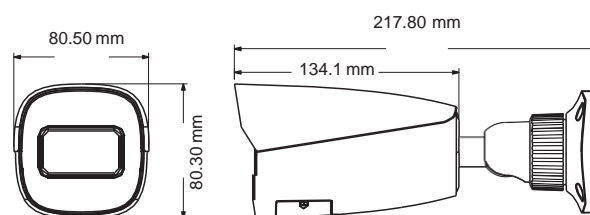

Others	
Power Supply	DC12V/PoE
Power Consumption	< 10W
Operating Environment	- 30 °C ~ 60 °C (-22°F~140°F) Humidity: less than 95 % (non-condensing)
Dimensions (mm)	217.8 × 80.5 × 80.3
Weight (net)	Approx. 0.665KG
Installation	Ceiling mounting; Wall mounting
Certificate	CE, FCC
Environmental Protection	Complies with Directive EU RoHS, WEEE(2012/19/EU) , directive 94/62/EC and REACH(EC1907/2006)

DIMENSIONS