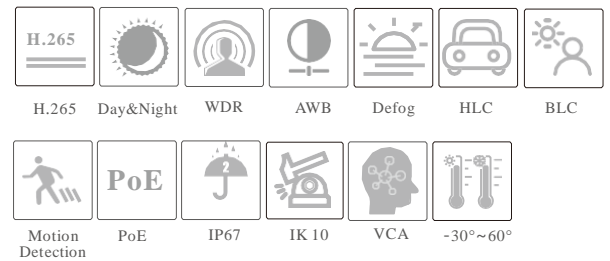

## 8MP Dome Network Camera

- H.265+/H.265/H.264+/H.264/MJPEG coding
- Max.resolution: 8MP ( 3840 × 2160 )
- ICR auto switch, true day / night vision
- 3D DNR, true WDR, HLC, BLC, smart IR and ROI coding
- 30~50m IR night view distance; Motorized zoom lens
- 1CH audio input; 1CH audio output; 1CH built-in MIC
- Built-in micro SD card slot, up to 256GB
- DC12V/PoE power supply
- Support three streams
- IP67 & IK10
- Support mobile surveillance by smart phones with iOS and Android OS
- Intelligent analytics