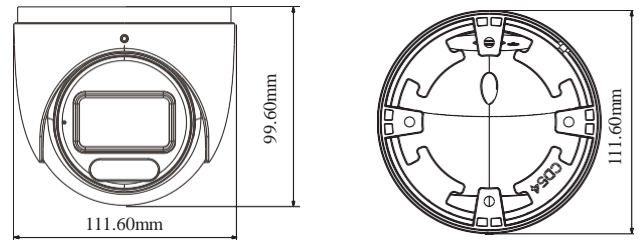

DORI Distance

Lens	Detect	Observe	Recognize	Identify
2.8~12mm(W)	59.05m(ft)	23.62m(77.49ft)	11.81m(38.74ft)	5.90m(19.35ft)
2.8~12mm(T)	181.84m(ft)	72.73m(238.61ft)	36.37m(119.32ft)	18.18m(59.64ft)
Others				
Power Supply	DC12V/PoE			
Power Consumption	< 8.5W			
Storage Conditions	- 30 °C ~ 65°C (-22°F~149°F), Humidity: less than 95 % (non-condensing)			
Operating Conditions	- 30 °C ~ 60 °C (-22°F~140°F), Humidity: less than 95 % (non-condensing)			
Dimensions (mm)	Φ111.6 × 99.6			
Weight (net)	Approx. 0.66KG			
Installation	Ceiling mounting; wall mounting			
Certificate	CE, FCC			
Environmental Protection	Complies with Directive EU RoHS, WEEE(2012/19/EU), directive 94/62/EC and REACH(EC1907/2006)			

DIMENSIONS