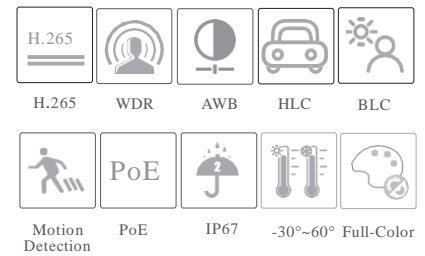

SPECIFICATIONS

Model	NGC-7245VAZ-ID
Specifications	
Camera	
Image Sensor	1/3" CMOS
Image Size	2560 × 1440
Electronic Shutter	1/1 s ~ 1/100000 s
Iris Type	Fixed Iris
Min Illumination	0.003 lux@ F1.0, AGC ON; 0 lux with LED ON
S/N Ratio	≥50dB
Lens	2.8~12 mm @F1.4, motorized
Field of View	Horizontal: 97~33°; Vertical: 52~18°; Diagonal: 115~37°
Lens Mount	Φ14
Wide Dynamic Range	120dB
BLC	Yes
HLC	Yes
Defog	No
Digital NR	3D DNR
Angle Adjustment	Pan: 0°~360°; Tilt: 0°~80°; Rotation: 0°~360°
Image	
Video Compression	Main stream: H.265 / H.264 Sub stream: H.265 / H.264 / MJPEG Third stream: H.265 / H.264 / MJPEG
H.264 Compression Standard	Baseline Profile/Main Profile/High Profile
Resolution	4MP (2560×1440), 3MP (2304×1296), 1080P (1920 × 1080), 720P (1280 × 720), D1, VGA(640 × 480), CIF, 480 × 240
Main Stream	60Hz: 4MP/3MP/1080P/720P(1~30fps); 50Hz: 4MP/3MP/1080P/720P(1~25fps)
Sub Stream	60Hz: 720P/D1/VGA/CIF(1~30fps); 50Hz: 720P/D1/VGA/CIF (1~25fps)
Third Stream	60Hz: D1/CIF/480×240 (1~30fps); 50Hz: D1/CIF/480×240 (1~25fps)
Bit Rate	128 Kbps ~ 8 Mbps
Bit Rate Type	VBR / CBR
Audio Compression	G711A / U
Image Settings	ROI, Saturation, Brightness, Hue, Contrast, Wide Dynamic, Sharpness, Image Flip, Image Mirror, NR, etc. adjustable through client software or web browser
ROI	Each ROI to be configured separately
Interfaces	
Network	RJ 45
Video Output	NO
Audio	1CH audio input; 1CH built-in MIC
Storage	Built-in micro SD card slot, up to 256GB
Reset	Yes
Functions	
Remote Monitoring	Web Browser/NAVAIO NVMS2.0/NVR/mobile APP
Web Browser	IE11(plug-in required)/Chrome 89.0+/Edge 89.0+/Firefox 87.0+/Safari 14.0+
Online Connection	Support simultaneous monitoring for up to 3 users; Support multi-stream real time transmission
Network Protocol	UDP, IPv4, IPv6, DHCP, NTP, RTSP, RTP, RTCP, SNMP, PPPoE, DDNS, 802.1x, SMTP, FTP, UPnP, HTTPS, HTTP, QoS
Interface Protocol	ONVIF
Storage	Network remote storage; micro SD card storage
Intelligent Analytics	Video exception detection, intrusion detection, line crossing detection and abandoned / missing object detection
Smart Alarm	Motion detection, SD card error, SD card full
General function	Watermark, video mask, heartbeat, corridor pattern
Security	Video encryption, firmware encryption, HTTPS encryption, configuration encryption, illegal login lock, IP address filtering, 802.1x authentication, basic and digest authentication for HTTP/HTTPS
PoE	Yes (IEEE802.3af)
Supplement light Range	IR range: 30 ~ 40 m; White light range: 30 ~ 40 m
Ingress Protection	IP 67