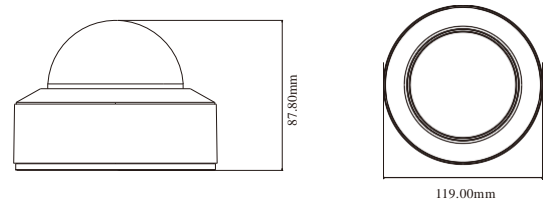

## 2MP Starlight Dome Network Camera

- 2MP ( 1920 × 1080 ) @30fps
- Support H.265+/ H.265/H.264/H.264/ MJPEG coding
- ICR auto switch, true day / night vision
- 20 ~ 30m IR night view distance
- Starlight
- 3D DNR, true WDR, HLC, BLC, Defog, Smart IR and ROI coding
- Support corridor mode
- Support electronic image stabilization
- 1CH alarm input and 1CH alarm output
- 1CH audio input and 1CH built-in MIC
- Built-in micro SD card slot, up to 256GB
- DC12V/PoE power supply
- IP67 & IK10
- Support three streams
- Support mobile surveillance by smart phones & tablet PCs with iOS and Android OS
- Intelligent analytics

### DIMENSIONS