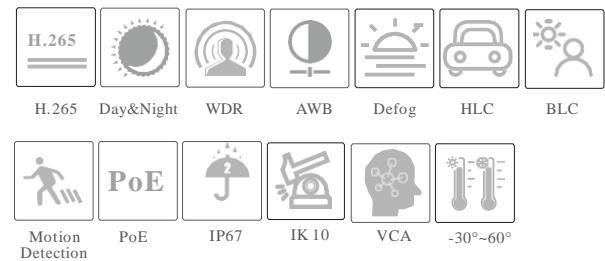

## 2MP Starlight Dome Network Camera

- 2MP ( 1920 × 1080 ) @30fps
- Support H.265+/ H.265/H.264/H.264/ MJPEG coding
- ICR auto switch, true day / night vision
- 20 ~ 30m IR night view distance
- Starlight
- 3D DNR, true WDR, HLC, BLC, Defog, Smart IR and ROI coding
- Support corridor mode
- Support electronic image stabilization
- 1CH alarm input and 1CH alarm output
- 1CH audio input and 1CH built-in MIC
- Built-in micro SD card slot, up to 256GB
- DC12V/PoE power supply
- IP67 & IK10
- Support three streams
- Support mobile surveillance by smart phones & tablet PCs with iOS and Android OS
- Intelligent analytics