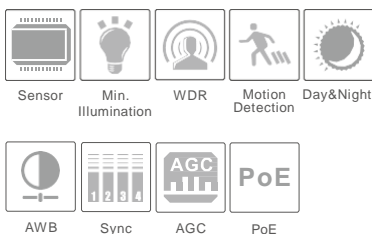

## Features

- 1080P ( 1920 × 1080 ) full real time coding
- Max. resolution: 1920 × 1080
- ICR auto switch, true day /night
- 20 ~ 30m IR night view distance optional
- 3D DNR, physical WDR
- Smart analysis including object removal, line crossing detection and intrusion detection, etc.
- ROI coding
- Support CVBS video output and PoE power supply
- One MIC IN and one MIC OUT and one built-in sound pick-up
- Support hardware reset
- Support smart phone, iPad, remote monitoring
- Support P2P
- Support three streams