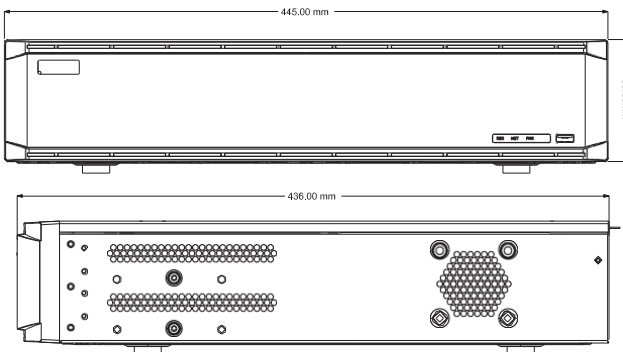

## Introduction

NAV-5M-32S supports 32CH 8MP / 5MP / 4MP / 3MP / 1080P / 720P / WD1 high definition video input with ability to connect analog and IP cameras simultaneously, which adopts the standard H.265 high profile compression format and the most advanced SOC technique to ensure real time recording in each channel and realize outstanding robustness of the system. NAV-5M-32S supports 16 CH video input, 16 CH audio input, simultaneous 16 CH playback. The series of product can meet different security requirements of home, financial, commerce, enterprise, transportation and government, etc.

## Dimensions