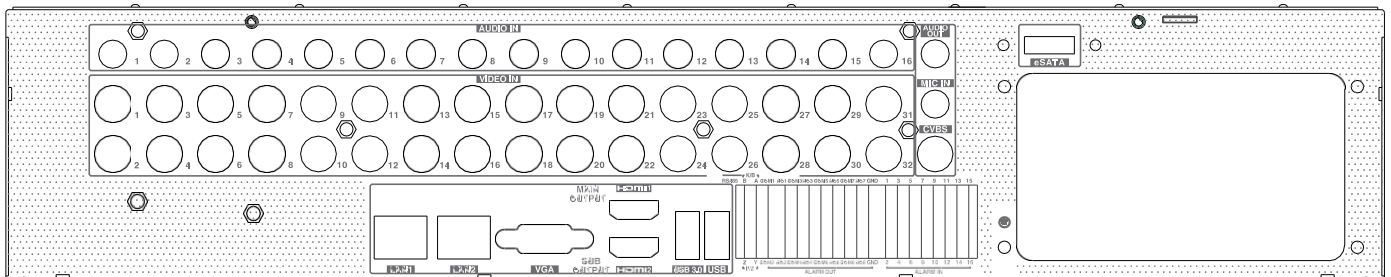

Rear Panels

Characteristics

- 32 CH TVI / AHD / CVI 8MP/5MP/4MP/3MP/1080P/ 720P/WD1 video input
- 32 CH 8MP/5MP/4MP/3MP/1080P/ 720P/WD1 IP input
- 32 CH analog input can be switched to 32 CH IP input
- Standard H.265 high profile compression format to get high-quality video at much lower bitrate
- Intuitive and user-friendly Graphics User Interface (GUI), window style operation by mouse
- Supports RAID 0, RAID1, RAID5, RAID6, RAID10
- Multi-mode recording: manual / timer / alarm linkage
- Playback : 16 CH simultaneously playback
- Search: time slice, time, event (manual, motion, sensor, smart event), tag search, smart search
- Express and flexible backup via USB, network and so on
- Pentaplex: preview, record, playback, backup and remote access
- DHCP, DDNS, PPPoE network protocol
- Remote control via Web Client or CMS : preview, playback, backup, PTZ and configuration
- Dual stream technology for local storage with high definition, remote network transmission and remote surveillance with mobile device
- Multi-user online simultaneously
- Authorization management, log review and device status review
- HDMI 4K output, true high resolution display
- Supports PTZ preset and auto cruise, up to 255 presets and 8 cruises
- Supports NAT function and QRCode scanning by mobile phones and tablets
- Powerful mobile surveillance by smart phones with iOS and Android OS