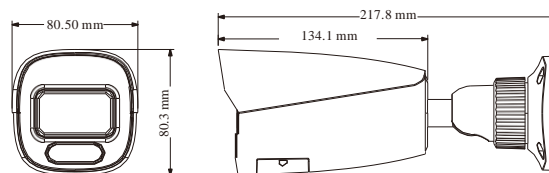

## 6MP Dual Illumination Bullet Network Camera

- H.265+ /H.265 /H.264+ /H.264/MJPEG coding
- Max. resolution: 6MP (3200 × 1800)
- Auto day/night switch
- 3D DNR, HWDR, HLC, BLC, etc.
- ROI coding
- Support smart supplement light
- 30~40m white light view distance; 30~50m IR view distance
- DC12V/PoE power supply
- IP 67 ingress protection
- Support three streams
- Support remote monitoring by smart phones& tablet PCs with iOS and Android OS
- Support P2P function
- Support SMD
- Support line crossing detection, region intrusion detection, abandoned/missing object detection, video exception detection

Security	Video encryption, firmware encryption, configuration encryption, illegal login lock, IP address filtering, 802.1x authentication, basic and digest authentication for HTTP			
<b>DORI Distance</b>				
Lens	Detect	Observe	Recognize	Identify
2.8mm	69m(226ft)	28m(92ft)	14m(46ft)	7m(23ft)
3.6mm	105m(344ft)	42m(138ft)	21m(69ft)	10m(33ft)
2.8~12mm(W)	66m(218ft)	27m(87ft)	13m(44ft)	7m(23ft)
2.8~12mm(T)	204m(669ft)	82m(269ft)	41m(135ft)	20m(66ft)
<b>Others</b>				
Power Supply	DC 12V/PoE			
Power Consumption	<9.5W			
Storage Conditions	- 30 °C ~ 65 °C (-22°F~149°F), Humidity: less than 95 % (non-condensing)			
Operating Conditions	- 30 °C ~ 60 °C (-22°F~140°F), Humidity: less than 95 % (non-condensing)			
Dimensions ( mm )	217.8 × 80.5 × 80.3			
Weight ( net )	Approx. 0.68KG			
Installation	Ceiling mounting; wall mounting			
Certificate	CE, FCC			
Environmental Protection	Complies with Directive EU RoHS, WEEE(2012/19/EU) , directive 94/62/EC and REACH(EC1907/2006)			
SDK/API	Support			

## DIMENSIONS