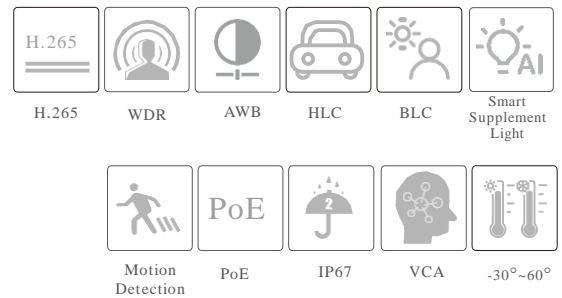

## 6MP Dual Illumination Bullet Network Camera

- H.265+ /H.265 /H.264+ /H.264/MJPEG coding
- Max. resolution: 6MP (3200 × 1800)
- Auto day/night switch
- 3D DNR, HWDR, HLC, BLC, etc.
- ROI coding
- Support smart supplement light
- 30~40m white light view distance; 30~50m IR view distance
- DC12V/PoE power supply
- IP 67 ingress protection
- Support three streams
- Support remote monitoring by smart phones& tablet PCs with iOS and Android OS
- Support P2P function
- Support SMD
- Support line crossing detection, region intrusion detection, abandoned/missing object detection, video exception detection