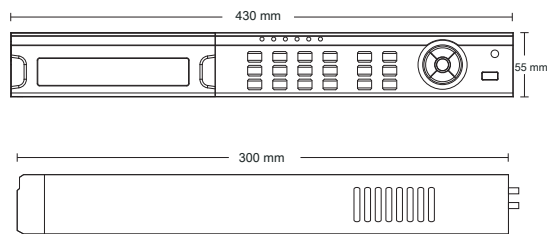

Dimensions

Specification

Model		NGD-8216PoE
System	Compression	Standard H.264
	CPU	Cortex A9
	OS	Embedded Linux
Video	Output	HDMI x 1 : 1920 x 1080 VGA x 1
IP Input	Resolution	4MP / 3MP / 1080P / 960P / 720P
	Frame Rate	16 CH 4MP / 3MP / 1080P / 960P / 720P @30 fps
Audio	Input	16 CH IPC input
	Output	RCA x 1
	2-way audio	RCA x 1
Record	Resolution	4MP : 2560 x 1440, 3MP : 2048 x 1536, 1080P : 1920 x 1080, 960P : 1280 x 960, 720P : 1280 x 720
	Frame Rate	400 fps (PAL) 480 fps (NTSC)
	Bit Rate	256 Kbps ~ 12 Mbps
	Encode	CBR
	Quality	6 Level
	Mode	Manual, Timer, Motion, Sensor
	File Manager	Lock, unlock
Play back	Playback	4 CH
	Search	Time / calendar search, event (motion, external alarm)
	Smart Search	Highlighted date and time to display the channel record
	Function	Play, Pause, FF, FB, Digital zoom
Alarm	Mode	Sensor, Motion, Video Loss
	Input	4 CH local input, 16 CH IPC alarm input
	Output	1 CH
Network	Triggering	Record, PTZ move, alarm out, e-mail, etc
	Interface	RJ45 10M/100M/1000M x 1
	PoE	RJ45 x 8
Cell Phone	Protocol	TCP / IP, UDP, DHCP, DNS, PPPOE, DDNS
	Others	20 users online, dual stream
	OS	iPhone, Android
Port	Function	Multi-screen surveillance (for certain model), record, snapshot, PTZ control, save the device list
	HDD	SATA x 2, max 6TB per HDD
	RS485	RS485 x 1, connect to PTZ or keyboard
	USB	USB 3.0 x 1, USB 2.0 x 1, one for mouse, another for USB backup device
Others	Remote Controller	Yes
	Power Supply	ATX
	Consumption	< 12W (without HDD)
	Dimensions (mm)	430 x 300 x 55 (W x D x H)
Work Environment	-10 ~ 55 °C , 10% ~ 90% humidity	