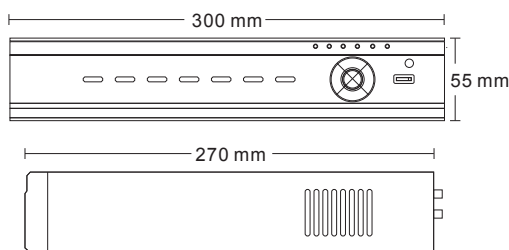

Dimensions

Specification

Model		NGD 8116
System	Compression	Standard H.264
	CPU	Cortex A9
	OS	Embedded Linux
Video	Network Input	16 CH IPC input
	Network Access Bandwidth	120Mbps
	Frame Rate	4MP / 3MP / 1080P / 960P / 720P@25 / 30fps
	Output	VGA × 1 : 1920 × 1080, HDMI × 1 : 1920 × 1080
Audio	Network Input	16 CH IPC audio input
	2-way Audio	RCA × 1
	Local Output	RCA × 1
Record	Record Stream	Dual stream recording
	Resolution	4MP : 2688 × 1520 / 2560 × 1440, 3MP: 2048 × 1536, 1080P : 1920 × 1080, 960P: 1280 × 960, 720P: 1280 × 720
	Frame Rate	400 fps (PAL) 480 fps (NTSC)
	Total Bitrate	120Mbps
	Mode	Manual, timer, motion, sensor
Playback	Playback	Max 16 CH simultaneous playback
	Search	Time slice / time / event / tag search
	Smart Search	Highlighted color to display the camera record in a certain period of time, different colors refers to different record events
	Function	Play, pause, FF, FB, digital zoom, etc.
Alarm	Mode	Manual, sensor, motion, exception
	Input	No local input, support IPC alarm input
	Output	No
	Triggering	Record, snap, preset, e-mail, etc.
Network	Interface	RJ45 10 / 100 / 1000 Mbps × 1
	Protocol	TCP / IP, PPPoE, DHCP, DNS, DDNS, UPnP, NTP, SMTP
	Function	Remote surveillance, playback, configuration, PTZ control, backup, information view, etc.
	Web Client	Max 20 users online
	Playback	Max 20 CH playback
Cellphone & Pad	OS	iOS, Android
	Function	Multi-screen surveillance, record, snap, PTZ control, save the device list
Storage	HDD	SATA × 1, max 6T per HDD
	Backup	USB Backup U disk, USB mobile HDD e-SATA Backup No
Port	RS485	No
	USB	USB 2.0 × 1 (front panel), USB 3.0 × 1 (rear panel)
	Remote Controller	Yes
Others	Power Supply	DC 12V
	Consumption	≤ 8W (without HDD)
	Dimensions (mm)	300 × 270 × 55 (W × D × H)
	Work Environment	-10 ~ 55 °C , 10% ~ 90% humidity