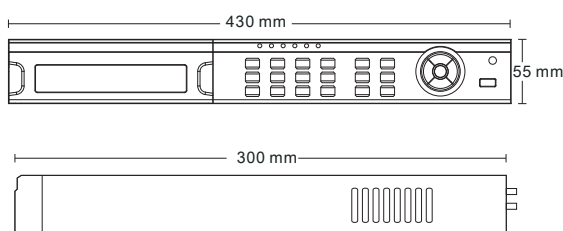

Dimensions

Specification

| | | |
|--------------|------------------------------|--|
| Model | | NGD-8108PoE |
| System | Compression | Standard H.264 |
| | CPU | Cortex A9 Dual Core |
| | OS | Embedded Linux |
| Video | Output | HDMI x 1 : 1920 x 1080 VGA x 1 |
| IP Input | 1080P | 8 CH@15fps 4 CH@30fps |
| | 720P | 8 CH@30fps |
| | D1 | 8 CH@30fps |
| Audio | Input | No |
| | Output | RCA x 1 |
| | 2-way audio | RCA x 1 |
| Record | Resolution | 1080P / 720P / D1 |
| | Frame Rate | 1 ~ 25fps / CH (PAL) , 1 ~ 30fps / CH (NTSC) |
| | Bit Rate | 256Kbps ~ 12Mbps |
| | Encode | CBR |
| | Quality | 6 Level |
| | Mode | Manual, Timer, Motion, Sensor |
| File Manager | Lock, unlock, reserving time | |
| Play back | Playback | 4 CH |
| | Search | Time / calendar search, event (motion, external alarm) |
| | Smart Search | Highlighted date and time to display the channel record |
| | Function | Play, Pause, FF, FB, Digital zoom |
| Alarm | Mode | Sensor, Motion, Video Loss |
| | Input | 8 CH |
| | Output | 1 CH |
| | Triggering | Record, PTZ move, alarm out, e-mail, etc |
| Network | Interface | RJ45 10M/100M/1000M adaptive ethernet network port x 1 |
| | PoE | RJ45 x 4 |
| | Protocol | TCP / IP, UDP, DHCP, DNS, PPPOE, DDNS |
| | Others | 20 users online, dual stream |
| Cell phone | OS | iPhone, Andriod |
| Port | Function | Multi-screen surveillance (for certain model), record, snapshot, PTZ control, save the device list |
| | HDD | SATA x 1 |
| | RS485 | RS485 x 1, connect to PTZ or keyboard |
| | USB | USB2.0 x 2, one for mouse, another for USB backup device |
| Others | Remote Controller | Yes |
| | Power Supply | AC 110V / 220V |
| | Consumption | < 14W (without HDD) |
| | Dimensions | 430 mm * 300 mm * 55 mm (W * D * H) |
| | Working Environment | 0 ~ 50 °C , 10% ~ 90% Humidity |