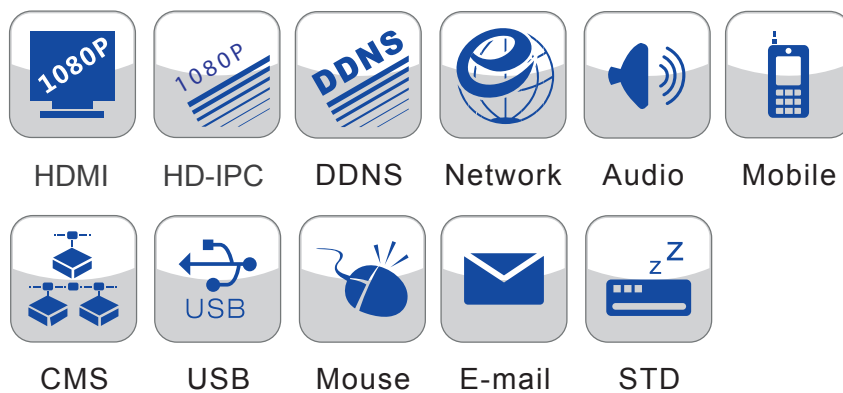

# NGD 8108

1080P/960P/720P High Resolution NVR

## Characteristics

- Support 8 CH 1080P@30fps or 960P@30fps or 720P@30fps IP input
- Adopt standard H.264 high profile compression format to get high-quality video at much lower bit rate
- Intuitive and user-friendly Graphic User Interface ( GUI ), Windows style operation by mouse
- Multi-mode recording: manual / timer / motion / sensor
- Playback : support 4 CH playback
- Search : calendar / time, events ( alarm, motion )
- Express and flexible backup via USB, network
- Pentaplex : preview, record, playback, backup and remote access
- DHCP, DDNS, PPPoE network protocol, IE browse and CMS supported
- Remote control via IE or CMS : preview, playback, backup and configuration
- Dual streaming technology to encode recording stream and network stream separately . User can adjust network stream to fit bandwidth without changing recording quality
- Multi-user online simultaneously
- Authorization management, log review and device status review
- HDMI 1080P output, true high resolution display
- Powerful smart phone surveillance supporting iPhone, Andriod
- Complete SDK software available, easy to integrate with other applications