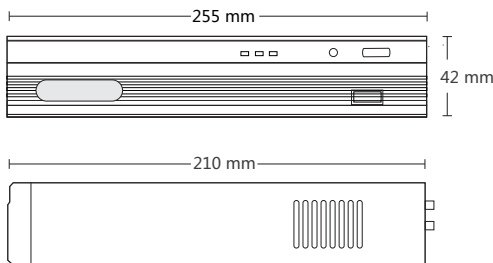

# NGD 8108

1080P/960P/720P High Resolution NVR

## Dimensions

## Specification

Model		NGD 8108	
System	Compression	Standard H.264 / MPEG4	
	CPU	Cortex A9	
	OS	Embedded Linux	
Video	Output	VGA x 1 HDMI x 1 : 1920 x 1080	
	Resolution	1080P / 960P / 720P	
IP Input	Resolution	1080P / 960P / 720P	
	Frame Rate	8 CH 1080P / 960P / 720P @30 fps	
Audio	Input	8 CH IPC input	
	Output	No ( HDMI has audio output )	
	2-way audio	No	
Record	Resolution	1080P : 1920 x 1080, 960P : 1280 x 960, 720P : 1280 x 720, D1 : 704 x 576	
	Frame Rate	1080P/ 960P/ 720P/ D1	200 fps ( PAL ) 240 fps ( NTSC )
	Bit Rate	256 Kbps ~ 12 Mbps	
	Encode	CBR	
	Quality	6 Level	
	Mode	Manual, Timer, Motion, Sensor	
	File Manager	Lock, unlock, reserving time	
	Function	Play, Pause, FF, FB, Digital zoom	
Playback	Playback	4 CH	
	Search	Time/calendar search, event (motion,external alarm)	
	Smart Search	Highlighted date and time to display the channel record	
	Function	Play, Pause, FF, FB, Digital zoom	
Alarm	Mode	Sensor, Motion, Video Loss	
	Input	No local input, support IPC alarm input	
	Output	No	
	Triggering	Record, e-mail, etc	
Network	Interface	RJ45 10M/100M adaptive ethernet network port x 1	
	Protocol	TCP / IP, UDP, DHCP, DNS, PPPOE, DDNS	
	Others	20 users online, dual stream	
Cell Phone	OS	iPhone, Andriod	
	Function	Multi-screen surveillance ( for certain model ), record, snapshot, save the device list	
Port	HDD	SATA x 1	
	RS485	No	
	USB	USB 2.0 x 2, one for mouse, another for USB backup device	
	Remote Controller	Optional	
Others	Power Supply	DC12V	
	Consumption	< 5W ( without HDD )	
	Dimensions	255 mm * 210 mm * 42 mm ( W * D * H )	
	Work Environment	-10 ~ 55 °C , 10% ~ 90% Humidity	