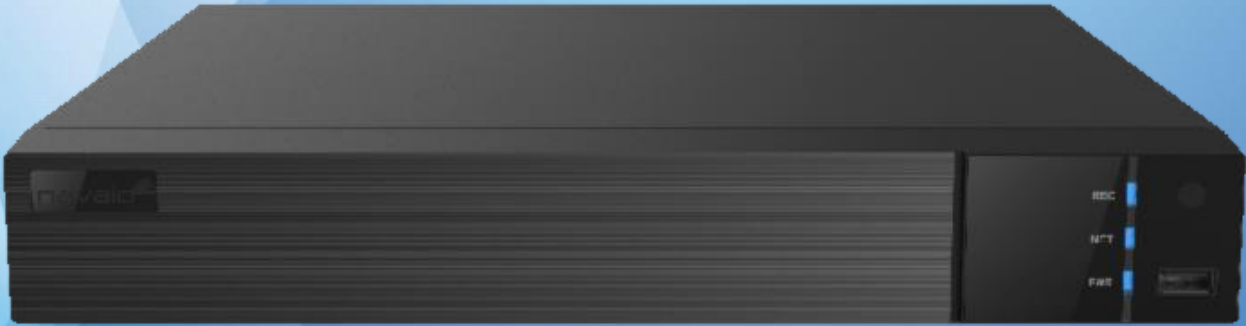

## NGD-8108.12PRO

- 4K Output
- HD IPC
- DDNS
- Network
- PTZ
- Audio
- MIC
- Mobile
- CMS
- USB
- Mouse
- E-mail
- STD
- FR
- VCA

NGD-8108.12PRO supports 8 CH 16MP/12MP/8MP/6MP/5MP/4MP/3MP/1080P/1280x1024/960P/720P high definition IP input, which adopts the advanced SOC technique to ensure high definition recording in each channel and realize outstanding robustness of the system.

TD-3308H1-B2-B supports 8 CH IPC input, simultaneous 8 CH playback, and 4K high definition display. The series of product can meet different security requirements of home, financial, commerce, enterprise, transportation and government, etc.