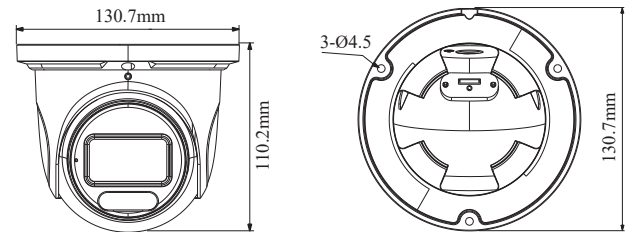

DORI Distance

Lens	Detect	Observe	Recognize	Identify
2.8~12mm(W)	88m(288ft)	35m(114ft)	17m(56ft)	8m(27ft)
2.8~12mm(T)	277m(908ft)	111m(364ft)	55m(180ft)	28m(91ft)
Others				
Power Supply	DC12V/PoE			
Power Consumption	DC12V: < 9.7W; PoE: < 11.6W			
Storage Conditions	- 30 °C ~ 65 °C (-22 °F ~ 149 °F), Humidity: less than 95 % (non-condensing)			
Operating Conditions	- 30 °C ~ 60 °C (-22 °F ~ 140 °F), Humidity: less than 95 % (non-condensing)			
Dimensions (mm)	Φ130.7 × 110.2			
Weight (net)	Approx. 0.66KG			
Material	Aluminum alloy body			
Installation	Ceiling mounting; wall mounting			
Certificate	CE, FCC			
Environmental Protection	Complies with Directive EU RoHS, WEEE(2012/19/EU), directive 94/62/EC and REACH(EC1907/2006)			

DIMENSIONS

AVAILABLE ACCESSORIES