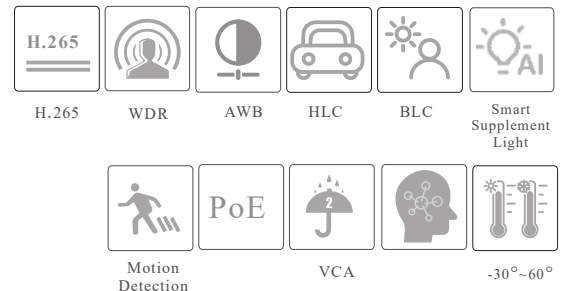

NGC-7280VAZ-ID

8MP Dual Illumination
Turret Network Camera

SPECIFICATIONS

Specifications	Model	NGC-7280VAZ-ID
Camera		
Image Sensor		1 / 2.8 "CMOS
Image Size		3840×2160
Electronic Shutter		1 / 3s ~ 1 / 100000s
Iris Type		DC Iris
Min. Illumination		0.02 lux @F1.6, AGC ON; 0 lux with illumination on
Lens		2.8~12mm@F1.6
Field of View		Horizontal: 97.3°~34°; Vertical: 52.3°~17.7°; Diagonal: 116°~37°
Focus		Motorized
Lens Mount		Φ14
Day&Night		ICR
Wide Dynamic Range		120dB
BLC		Yes
HLC		Yes
Digital NR		Yes
Defog		Yes
S/N Ratio		≥ 50 dB
Angle Adjustment		Pan: 0°~360°; Tilt: 0°~80°; Rotation: 0°~360°
Image		
Video Compression		Main stream: H.265+ / H.265 / H.264+ / H.264 Sub / Third stream: H.265+ / H.265 / H.264+ / H.264 / MJPEG
H.265 Compression Standard		Main Profile@Level4.1 High Tier
Resolution		8MP(3840×2160), 6MP(3200×1800), 4MP(2688×1520), 2K(2560×1440), 1080P(1920×1080), 720P(1280×720), D1, VGA(640×480), 640×360, 480×240, CIF
Main Stream		8MP(1~20fps) / 6MP/4MP/2K/1080P (60Hz: 1~30fps; 50Hz: 1~25fps)
Sub Stream		1080P (60Hz: 1~15fps; 50Hz: 1~12fps) / 720P/D1/VGA/640×360/CIF/480×240 (60Hz: 1~30fps; 50Hz: 1~25fps)
Third Stream		720P/D1/640×360/CIF (60Hz: 1~30fps; 50Hz: 1~25fps)
Bit Rate		64 Kbps ~ 12Mbps
Bit Rate Type		VBR / CBR
Image Settings		ROI, Saturation, Brightness, Hue, Contrast, Wide Dynamic, Sharpness, Image Mirror, Image Flip, NR, etc. adjustable through client software or web browser
Audio Compression		G711A/U
ROI		8ROI, Each ROI to be configured separately
Interfaces		
Network		RJ45 (10/100 Base-T)
Video Output		No
Audio		1CH audio input; 1CH built-in MIC
Storage		Built-in micro SD card slot, up to 256GB
Reset		Yes
Functions		
Remote Monitoring		Web browser / Navaio NVR/NVMS2.X/Mobile APP
Web Browser		Chrome 105.0+/Edge 105.0+/Firefox 121.0+/Safari 14.0+
Online Connection		Support simultaneous monitoring for up to 10 users; Support multi-stream real time transmission
Network Protocol		UDP, IPv4, IPv6, DHCP, NTP, RTSP, RTP, RTCP, RTMP, PPPoE, DDNS, SMTP, FTP, 802.1x, SNMP, UPnP, HTTP, HTTPS, HTTP POST, NAT, QoS
Interface Protocol		ONVIF
API&SDK		Yes
Storage		Network remote storage; micro SD card storage
Smart Alarm		Motion detection, SMD, SD card full, SD card error, IP address conflict, cable disconnection, video exception (scene change, video blur and abnormal color detection)
Smart Event		Line crossing / region intrusion detection (human/vehicle classification), abandoned/missing object detection
General Function		Watermark, IP address filtering, video mask, heartbeat, corridor pattern, image distortion correction, ANR, cloud upgrade, disarming
PoE		Yes (IEEE802.3af)
Supplement Light Range		IR range: 30 ~ 50 m; white light range: 30 ~ 40 m
Ingress Protection		IP67
Security		Video encryption, firmware encryption, configuration encryption, illegal login lock, IP address filtering, 802.1x authentication, basic and digest authentication for HTTP/RTSP/API