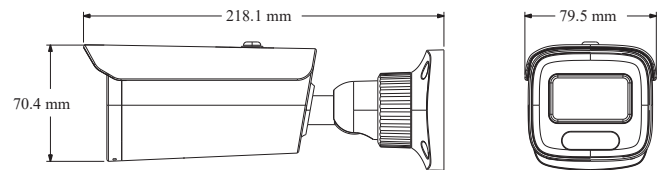

PoE	Yes, IEEE802.3af
Supplement Light Range	IR range: 30 ~ 50 m; white light range:20 ~ 30 m
Ingress Protection	IP67
Others	
Power Supply	DC12V/PoE
Power Consumption	< 8.5W
Operating Environment	- 30 °C ~ 60 °C (-22°F~140°F), Humidity: less than 95 % (non-condensing)
Storage Environment	- 30 °C ~ 65°C (-22°F~149°F), Humidity: less than 95 % (non-condensing)
Dimensions (mm)	218.1 × 79.5 × 70.4
Weight (net)	Approx. 0.622KG
Installation	Ceiling mounting; Wall mounting
Certificate	CE, FCC
Environmental Protection	Complies with Directive EU RoHS, WEEE(2012/19/EU) , directive 94/62/EC and REACH(EC1907/2006)

DIMENSIONS

AVAILABLE ACCESSORIES