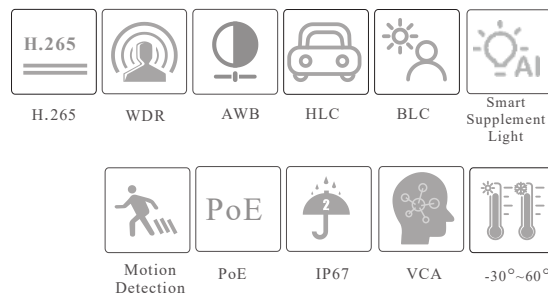

CAMERA

NGC-7340VAZ-ID

4MP Dual Illumination Water-proof Bullet Network Camera

- H.265+ /H.265 /H.264+ /H.264/MJPEG coding
- Max. resolution: 4MP (2560 × 1440)
- Auto day/night switch
- 3D DNR, WDR, HLC, BLC, etc.
- ROI coding
- Support smart supplement light
- 20~30m white light view distance; 30~50m IR view distance
- DC12V/PoE power supply
- IP 67 ingress protection
- Support dual streams
- Support remote monitoring by smart phones& tablet PCs with iOS and Android OS
- Support line crossing detection & region intrusion detection
- Support SMD