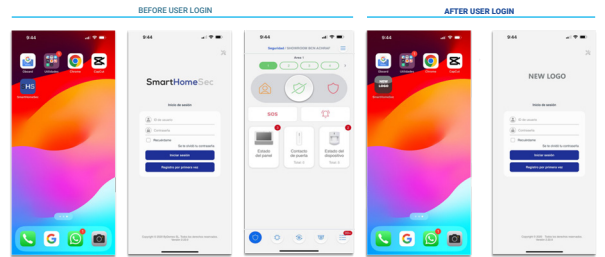

6

Highest security

- Simultaneous 4G, Ethernet, LoRaWAN (non-blocking) and WiFi communication
- Zone expanders with battery backup, video integration (Dahua/Hikvision) with analytics and Access Control with Wiegand reader
- Enhanced security: wall panic buttons and customisable rules such as delayed opening for bank safes
- EN50131 Grade 3 with Triple EOL
- Grade 3 HD Pircams

7

Interface Customisation

- Customised contact information
- Login banner logo
- Application logo

8

Video integration

- Full integration with Dahua, Hikvision and VESTA cameras
- Advanced video analytics, live and recorded video accessible from the App
- Alarm images stored in the VESTA Cloud
- NVR with analytics and time synchronisation
- SD cards in cameras