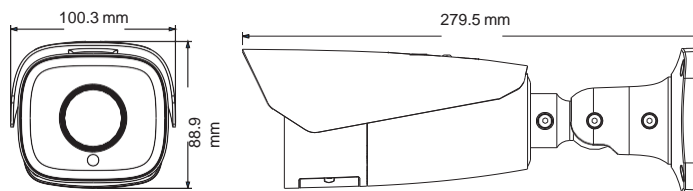

Others	
Power Supply	DC12V/PoE
Power Consumption	< 12W
Operating Environment	- 30 °C ~ 60 °C (-22°F~140°F) Humidity: less than 95 % (non-condensing)
Dimensions (mm)	279.5 × 100.3 × 88.9
Weight (net)	Approx. 1.12KG
Installation	Ceiling mounting; Wall mounting
Certificate	CE, FCC
Environmental Protection	Complies with Directive EU RoHS, WEEE(2012/19/EU) , directive 94/62/EC and REACH(EC1907/2006)

DIMENSIONS