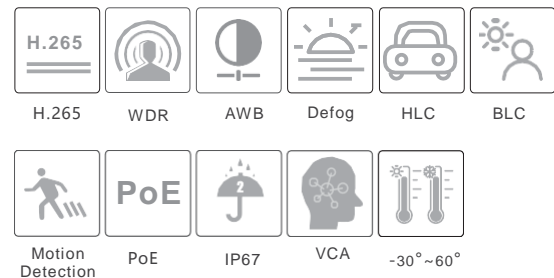

SPECIFICATIONS

Model	NGC-7386VAZS
Specifications	
Camera	
Image Sensor	1 / 2.8 "CMOS
Image Size	3840×2160
Electronic Shutter	1 s ~ 1 / 100000 s
Iris Type	Fixed Iris
Min. Illumination	0.05 lux @ F1.4, AGC ON; 0 lux with IR 0.032 lux @ F1.2, AGC ON; 0 lux with IR
Lens	2.8~12mm@F1.4, motorized
Field of View	Horizontal:104.7°~32.5°; Vertical :72.2°~18.6°; Diagonal:112.2°~37°
Lens Mount	Φ14
Day&Night	ICR
Wide Dynamic Range	120dB
BLC	Yes
HLC	Yes
Defog	Yes
Digital NR	3D DNR
Angle Adjustment	Pan: 0°~360°; Tilt:0°~90°; Rotation: 0°~360°
Image	
Video Compression	H.265+ / H.265 / H.264+ / H.264
H.264 Compression Standard	Baseline Profile/Main Profile/High Profile
Resolution	8MP (3840 × 2160), 6MP(3072 × 2048),5MP(2592 × 1944), 4MP (2560 × 1440), 1080P (1920 × 1080), 720P (1280 × 720), D1, CIF, 480 × 240
Main Stream	60Hz : 8MP/6MP(1~20fps), 5MP/4MP/1080P(1~30fps) 50Hz : 8MP/6MP(1~20fps), 5MP/4MP/1080P(1~25fps)
Sub Stream	720P/D1/CIF/480 × 240(60Hz: 1~30fps; 50Hz: 1~25fps)
Third Stream	D1/CIF/480 × 240 (60Hz: 1~30fps; 50Hz: 1~25fps)
Bit Rate	64 Kbps ~ 12 Mbps
Bit Rate Type	VBR / CBR
Audio Compression	G711A / U
Image Settings	ROI, Saturation, Brightness, Hue, Contrast, Wide Dynamic, Sharpness, NR, etc. adjustable through client software or web browser
ROI	3 ROI, Each ROI to be configured separately
Interfaces	
Network	RJ45
Video Output	CVBS output (BNC×1)
Audio	1CH audio input; 1CH audio output
Alarm	1CH alarm input; 1CH alarm output
Storage	Built-in micro SD card slot; up to 256GB
Reset	Yes
Functions	
Remote Monitoring	Web browsing, CMS remote control
Online Connection	Support simultaneous monitoring for up to 10 users; Support multi-stream real time transmission
Network Protocol	UDP, IPv4, IPv6, DHCP, NTP, RTSP, RTP, RTCP, ICMP, IGMP, PPPoE, DDNS, SMTP, FTP, SNMP,HTTP, 802.1x, UPnP, HTTPs, QoS
Interface Protocol	ONVIF
Storage	Network remote storage; micro SD card storage
Smart Alarm	Motion detection; sensor alarm, SD card error; SD card full, IP address conflict, cable disconnection
Intelligent Analytics	Scene change, video blur detection, video color cast detection , line crossing detection, intrusion detection
General function	Watermark, IP address filtering, video mask, heartbeat, password protection, image distortion correction, etc.
IR Distance	50~70m
Protection Grade	IP 67
PoE	Yes (IEEE802.3af)