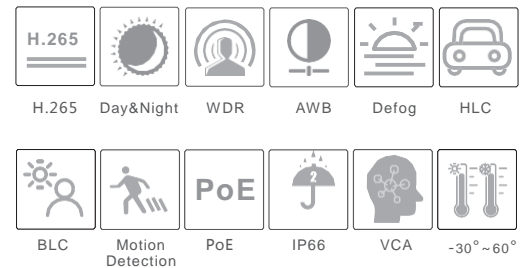

NGC-7326VAZ

2MP Network IR Water-Proof
Bullet Camera

- 2MP (1920 × 1080) H.265 full real time coding
- Max. resolution: 1920 × 1080; ICR auto switch, true day / night
- 30 ~ 50m IR night view distance
- Motorized zoom lens
- 3D DNR, true WDR, HLC, BLC, Smart IR and ROI coding
- One CVBS output and one on-board CVBS output
- 1CH audio input and 1CH audio output; Hardware reset
- Built-in micro SD card slot, up to 128GB
- 1CH alarm input; 1CH alarm output; RS485
- DC12V/PoE power supply
- Support smart phone, iPad, remote monitoring
- IP66 ingress protection; Support three streams
- P2P function optional
- Smart analytics (optional): abnormal video signal detection, line crossing detection and region intrusion detection