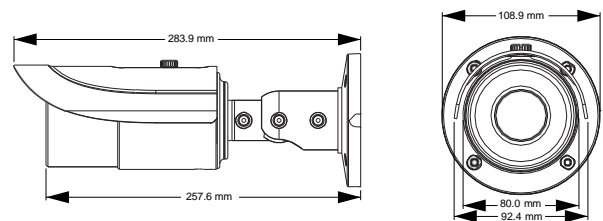

NGC-7326VAZ

2MP Network IR Water-Proof
Bullet Camera

- 2MP (1920 × 1080) H.265 full real time coding
- Max. resolution: 1920 × 1080; ICR auto switch, true day / night
- 30 ~ 50m IR night view distance
- Motorized zoom lens
- 3D DNR, true WDR, HLC, BLC, Smart IR and ROI coding
- One CVBS output and one on-board CVBS output
- 1CH audio input and 1CH audio output; Hardware reset
- Built-in micro SD card slot, up to 128GB
- 1CH alarm input; 1CH alarm output; RS485
- DC12V/PoE power supply
- Support smart phone, iPad, remote monitoring
- IP66 ingress protection; Support three streams
- P2P function optional
- Smart analytics (optional): abnormal video signal detection, line crossing detection and region intrusion detection

| Others | |
|-----------------------|--|
| Power Supply | DC12V/PoE |
| Power Consumption | < 6W IR ON |
| Operating Environment | - 30 °C ~ 60 °C (-22°F~140°F) Humidity: less than 95 % (non-condensing) |
| Dimensions (mm) | Φ108.9 × 283.9 |
| Weight (net) | Approx. 1.11KG |
| Installation | Ceiling mounting; Wall mounting |

DIMENSIONS

AVAILABLE ACCESSORIES