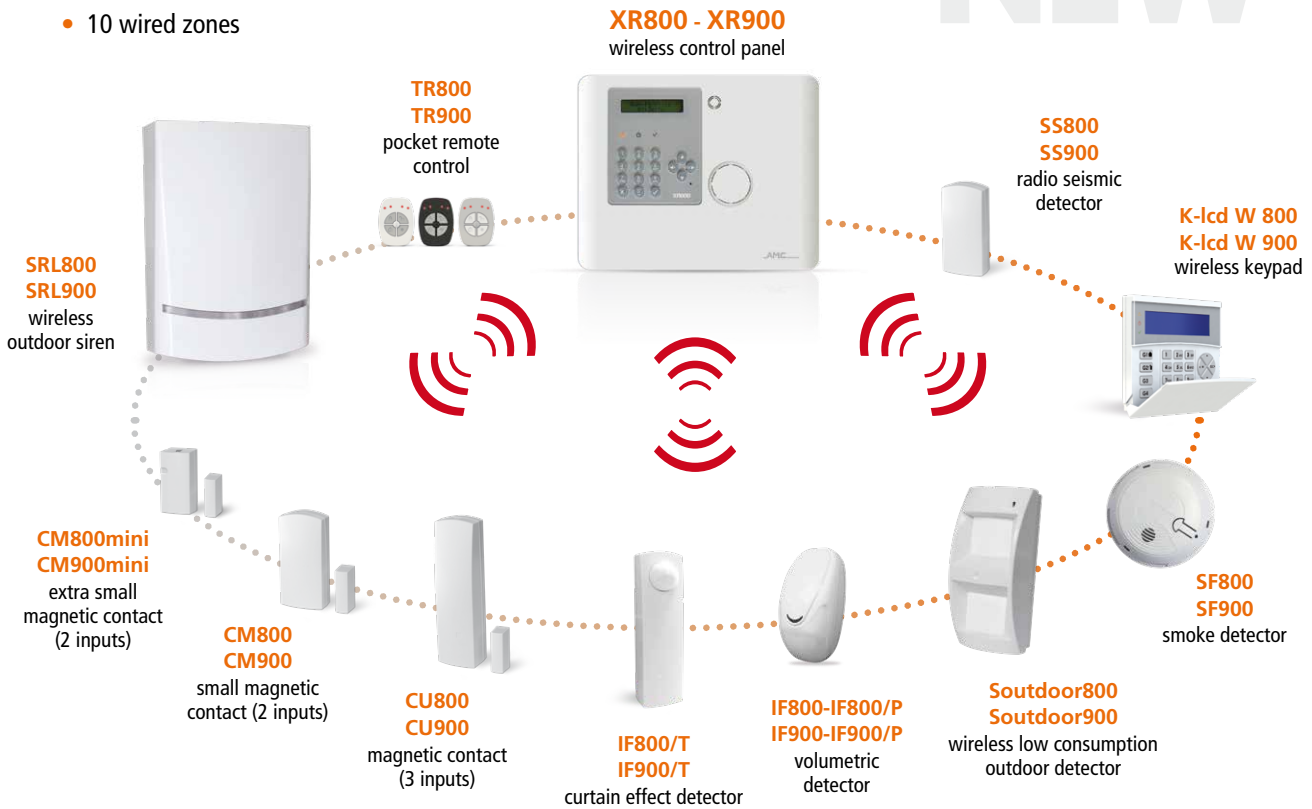

XR800 • 868 MHz

XR900 • 916 MHz

NEW

- 64 wireless zones
- 10 wired zones

The **XR800** and **XR900** are new wireless control panels by AMC. The control panels are equipped of 64 wireless zones that are configured in different functions (alarm, robbery, smoke, detection, seismic). They are able to notify one or more situations of ALARM, ROBBERY, TAMPERING and TROUBLE with different carriers:

- **PSTN LINE on board** (voice call, Contact ID, SIA fsk, etc.)
- **GPRS/3G module** (voice call, SMS, Contact ID, DC09 IP protocol for Contact ID and SIA IP)
- **IP module** (DC09 IP protocol for Contact ID and SIA IP)

The panel can be controlled by new App AMC MANAGER (iOS/Android) with IP module and/or GPRS/3G module. The programming can be made with keypad and/or PC software. The programming with software can be made remotely with IP module and/or GPRS/3G module.

Settable by PC

Bidirectional wireless system

Radio range 1 km

Vectors: PSTN - IP - GPRS - 3G

Batteries included

BUS line (4 wires) RS485

Siren on board

Voice support 