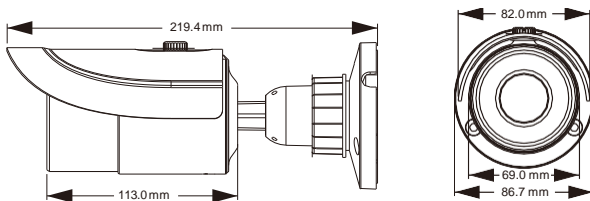

Dimensions

Specifications

Specifications	Model	NGC-7345VAZS
Camera		
Image Sensor		1/3 "CMOS
Image Size		2592 × 1520
Electronic Shutter		1 / 25 s ~ 1 / 100000 s
Iris Type		Fixed Iris
Min. Illumination		0.05 lux @F1.2,AGC ON; 0 lux with IR
Lens		3.3 ~ 12 mm @F1.4, horizontal field of view: 80° ~ 38°
Lens Mount		M12 and Φ14 optional
Day & Night		ICR
Wide Dynamic Range		75dB
Digital NR		2D / 3D DNR
Angle Adjustment		Any angle
Image		
Video Compression		H.265 / H.264 / MJPEG
H.265 Compression Standard		Main Profile @Leve4.1 High Tier
Resolution		4MP (2592×1520), 2K (2560×1440), 3MP (2304×1296), 3MP (2048×1536), 1080P (1920×1080), 720P (1280×720), D1, CIF, 480×240
Main Stream		60Hz : 4MP(1 ~ 20fps) / 2K(1 ~ 20fps) / 3MP(1 ~ 30fps) / 1080P(1 ~ 30fps) / 720P(1 ~ 30fps) 50Hz : 4MP(1 ~ 20fps) / 2K(1 ~ 20fps) / 3MP(1 ~ 25fps) / 1080P(1 ~ 25fps) / 720P(1 ~ 25fps)
Bit Rate		128 Kbps ~ 8 Mbps
Bit Rate Type		VBR / CBR
Quality		Five levels under VBR; Freely adjustable under CBR
Image Settings		ROI, Saturation, Brightness, Chroma, Contrast, Wide Dynamic, Sharpen, NR, Antiflicker, etc. adjustable through client software or web browser
ROI		Each ROI to be configured separately
Interfaces		
Network		RJ45
Functions		
Remote Monitoring		IE browsing,CMS remote control
Online Connection		Support simultaneous monitoring for up to 10 users; Support multi-stream real time transmission
Network Protocol		TCP / IP, UDP, DHCP, NTP, RTSP, PPPoE, DDNS, SMTP, FTP
Interface Protocol		ONVIF
Storage		Network remote storage
Smart Alarm		Motion alarm
Smart Analysis		Video exception, line crossing, intrusion,etc.
PoE		Yes
IR Distance		20 ~ 30 m
Ingress Protection		IP66
Others		
Power Supply		DC12V / PoE
Power Consumption		< 2.5W
IR Consumption ON		< 6W
Operating Environment		- 20 °C ~ 50 °C, 10 % ~ 90 % relative humidity
Dimensions (mm)		Φ 87 × 219
Weight (net)		595g
Installation		Wall mounting, pendent mounting