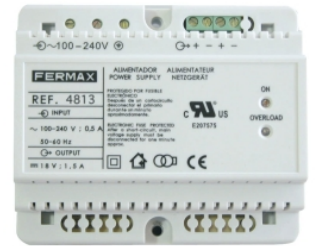

P.S.U. DIN6 100-240VAC/12VDC-2A

Ref: 04813

Used to power the different equipment in a Fermax installation.

Constructed in self-extinguishing VO material. Includes a set of covers to protect the...

[+ INFO](#)