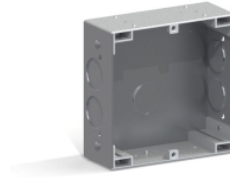

### SMILE LYNX CONNECTOR

Ref: 01655

White SMILE Monitor Connector for LYNX installations

[+ INFO](#)