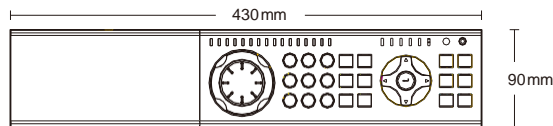

Dimensions

Specification

Model		NGD-8832.5PRO	NGD-8864.5PRO
System	Compression	Standard H.265	
	OS	Embedded Linux	
Video	Network Input	32 CH IPC input	64 CH IPC input
	Network Access Bandwidth	256Mbps	320Mbps
	Network Access Format	5MP / 4MP / 3MP / 1080P / 960P / 720P @25 / 30fps	
Video	Output	HDMI × 2 : one of 4K × 2K / 1920 × 1080 / 1280 × 1024 the other of 1920 × 1080 / 1280 × 1024 VGA × 1 : 1920 × 1080 / 1280 × 1024	
	Network Input	32 CH IPC audioinput	64 CH IPC audioinput
Audio	2-way Audio	RCA × 1	
	Local Output	RCA × 1	
Record	Record Stream	Dual stream recording	
	Resolution	5MP / 4MP / 3MP / 1080P / 960P / 720P	
	Mode	Manual, timer, motion, sensor	
Playback	Simultaneous Playback	Max 16CH	
	Search	Time slice / time / event / tag search	
	Smart Search	Highlighted color to display the camera record in a certain period of time, different colors refers to different record events	
	Function	Play, pause, FF, FB, digital zoom, etc.	
Alarm	Mode	Manual, sensor, motion, exception	
	Input	8 CH local alarm input, support IPC alarm input	
	Output	4CH	
Network	Triggering	Record, snap, preset, e-mail, etc.	
	Interface	RJ45 10 / 100 / 1000 Mbps × 2	
	Protocol	TCP / IP, PPPoE, DHCP, DNS, DDNS, UPnP, NTP, SMTP	
Mobile Device	WebClient	Max 10 usersonline	
	OS	iOS, Andriod	
Storage	HDD	SATA × 8, e-SATA × 2, max 6T per HDD	
Backup	Local Backup	U disk, USB mobile HDD	
	Network Backup	Yes	
Port	USB	USB 2.0 × 2 (one in the front panel and the other in the rear panel), USB 3.0 × 1 (rear panel)	
	Remote Controller	Yes	
Others	Power Supply	ATX	
	Consumption	≤ 15W (without HDD)	≤ 15W (without HDD)
	Dimensions (mm)	430 × 450 × 90 (W × D × H)	
	Work Environment	-10 ~ 50 °C , 10% ~ 90% humidity	