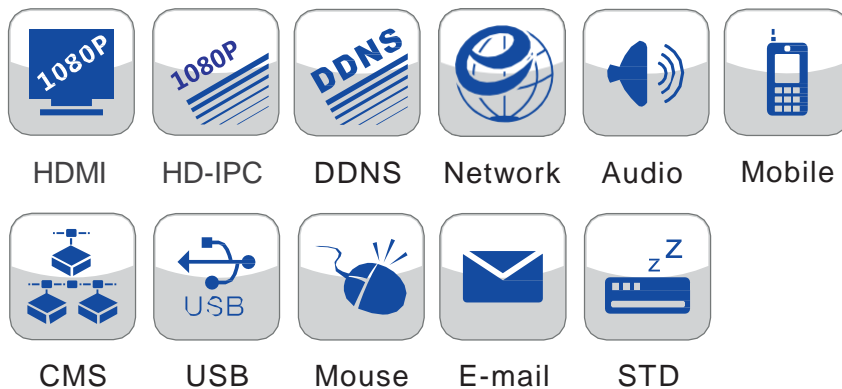

# NGD 8108

1080P/960P/720P High Resolution NVR

HDMI

HD-IPC

DDNS

Network

Audio

Mobile

## Characteristics

- Support 8 CH 1080P@30fps or 960P@30fps or 720P@30fps IP input
- Adopt standard H.264 high profile compression format to get high-quality video at much lower bit rate
- Intuitive and user-friendly Graphic User Interface ( GUI ), Windows style operation by mouse
- Multi-mode recording: manual / timer / motion / sensor
- Playback : support 4 CH playback
- Search : calendar / time, events ( alarm, motion )
- Express and flexible backup via USB, network
- Pentaplex : preview, record, playback, backup and remote access
- DHCP, DDNS, PPPoE network protocol, IE browse and CMS supported
- Remote control via IE or CMS : preview, playback, backup and configuration
- Dual streaming technology to encode recording stream and network stream separately . User can adjust network stream to fit bandwidth without changing recording quality
- Multi-user online simultaneously
- Authorization management, log review and device status review
- HDMI 1080P output, true high resolution display
- Powerful smart phone surveillance supporting iPhone, Android
- Complete SDK software available, easy to integrate with other applications