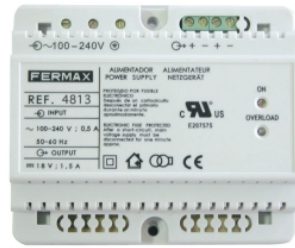

TECHNICAL SPECIFICATIONS

Includes:

1625. 1/W COLOUR LYNX CITY panel

Panel S1: 130x128.

8948. Kit flush box: 115x114x45

1620. VIVO monitor.

1605. VIVO connector.

1617. Switch (4PoE +4)

Ref: 01620

Vivo Monitor sets the new paradigm for the video door phone industry in regards to aesthetics and user friendliness. Operation is performed through...

[+ INFO](#)

CITY FLUSH BOX FOR KIT (S1)

Ref: 08948

In order to install a panel it is necessary to place a box in the wall where we will subsequently fix the panel. The flushboxes are manufactured in...

[+ INFO](#)

P.S.U. DIN6 100-240VAC/12VDC-2A

Ref: 04813