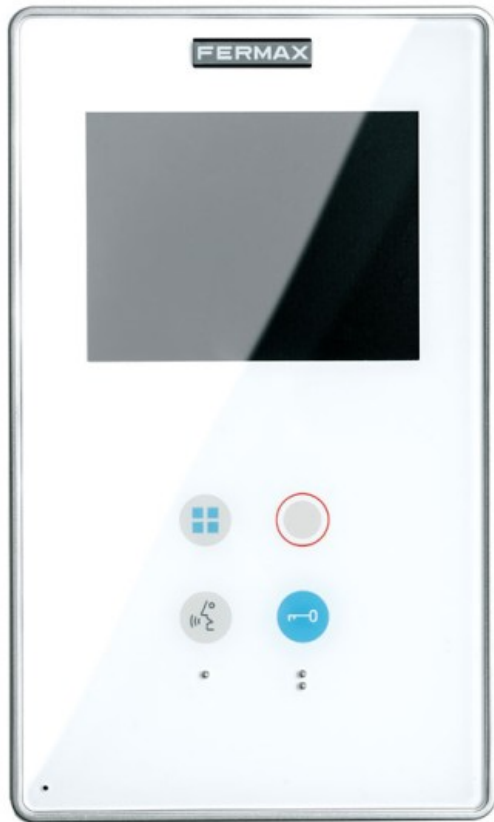

3.5" VDS BASIC SMILE MONITOR

Reference: 06545

Video door entry COLOUR monitor. TFT screen 3.5".

Installed in homes, lets you communicate with the outside panel, open the door and see the visitor on the built-in screen .

DESCRIPTION

Video door entry COLOUR monitor. TFT screen 3.5".

Installed in homes, lets you communicate with the outside panel, open the door and see the visitor on the built-in screen .

Smile is a new video entry experience.

It is cool and smart. With a design that allows its perfect integration in any surrounding.

An advanced management monitor, with hands-free communication, high-performance features and user friendly.

Compact and essential design. Its TFT screen and its capacitive touch buttons remain behind an ultra-resistant transparent polycarbonate sheet with ultraviolet protection.

Resolution: 320 (H) x 240 (V)

Surface

Surface mounted, super slimline profile stands out only 20 mm from the wall.

Smile 3,5" 103x172x20 (width) x (height) x (depth) mm

Flush

When Smile is flush-mounted, only 4 mm of its profile stands out. This type of installation uses the same terminal, incorporating only flush box and decorative frame.