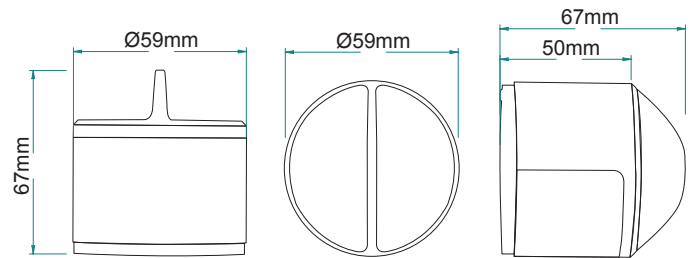

TECHNICAL DATA:

Product dimensions: (Ø x D):	59 x 59mm
Weight (Batteries included):	195 Gms
	152,0 x 27,0 mm
Material:	Anodized Aluminium /ABS.
Colour available:	Silver.
Power source:	4 x CR123A¹
Battery life:	9,000 openings or 1 year
Environmental conditions:	0 °C / +60 °C.
IP class:	Not suitable for outdoor use.
Certifications:	CE, FCC/IC

Cylinder compatibility:

European cylinder models:	SALTO DCE1 cylinders SALTO DCE2 cylinders

ACCESS CONTROL FEATURES:

Users & doors:

Maximum number of users per door:	Unlimited
Maximum number of doors per system:	Unlimited
Access levels:	Unlimited

Calendars & time zones:

Calendars in system:	—
Timetables:	Unlimited
Time periods:	—

Events:

Maximum events on lock audit:	-
	Events are automatically sent to the Danalock cloud database.

ID TECHNOLOGIES:

Bluetooth Smart BLE:	•
Smartphone OS compatibility:	iOS 9 or superior Android 6.0 or superior

WIRELESS TECHNOLOGIES:

Zigbee:	•
Z-Wave regional compatibility:	EU US AUS-NZ Japan

TECHNICAL DRAWING:

PLATFORMS:

Host-based access control:

Smile - Selfprogrammable	—
ROM:	—
SVN data-on-card:	—
SALTO BLUEnet:	—
SALLIS:	—

Cloud-based locking solution:

SALTO KS:	—
Danalock platform:	•

INTEGRATIONS:

Hardware integration:

Zigbee:	Samsung SmartThings
Z-Wave:	Vera Smarter Home control Amazon Echo Nest IFTTT Logitech Harmony

Cloud integration:

Airbnb:	•

¹ Batteries not included, as to be ordered separately

² Frequencies depend on different hardware