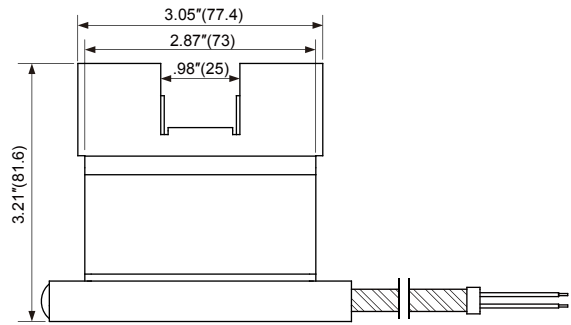

TANE-96

BI-DIRECTIONAL TRACK-MOUNT CONTACTS

Bi-Directional Overhead Door-Track Mount Type For 2 1/2" Residential or 3 1/2" Commercial Rails

Contact Size: 3.21"L×3.05"W×1.84"H
(81.6mm×77.4mm×46.75mm)
Standard Magnet Size: 3.5"L×3.96"W×1.65"H
(88.8mm×100.5mm×41.95mm)
Standard Gap: 2.5"(64mm)
Colors: Aluminum Case
18"(458mm) Armored Leads Standard
36"(915mm) Armored Leads Available

TANE-98 Bi/TANE-98 Bi LG Wiring Diagram

The Best Guarantee Since 1984 : \$50-1

TANE ALARM PRODUCTS

906 JERICHO TURNPIKE, NEW HYDE PARK, NY 11040

Tel: 800-852-5050 • 516-328-3351 • Fax: 516-326-9125

www.tanealarm.com • E-MAIL: info@tanealarm.com

TANE-96

BI-DIRECTIONAL TRACK-MOUNT CONTACTS

Outline Dimensions

Unit: inch(mm)

TANE-96 Bi/TANE-97 Bi

TANE-98 Bi

"We Contact The World"®

The Best Guarantee Since 1984 : \$50-1