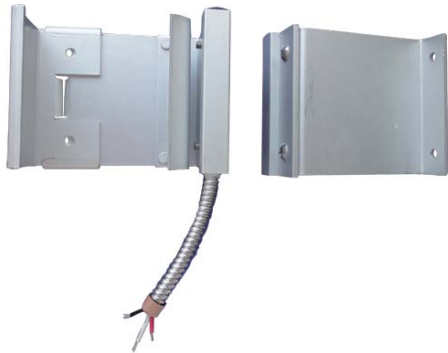

TANE-98 Bi LG

The Best Guarantee Since 1984 : $50-1

TANE ALARM PRODUCTS

906 JERICHO TURNPIKE, NEW HYDE PARK, NY 11040

Tel: 800-852-5050 • 516-328-3351 • Fax: 516-326-9125

www.tanealarm.com • E-MAIL: info@tanealarm.com