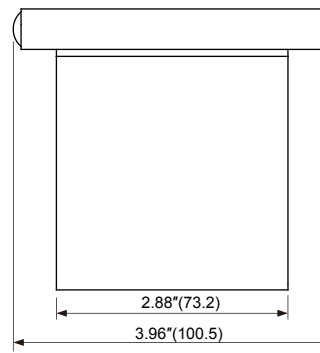

TANE-98 Bi/TANE-98 Bi LG Wiring Diagram

The Best Guarantee Since 1984 : \$50-1

TANE ALARM PRODUCTS

906 JERICHO TURNPIKE, NEW HYDE PARK, NY 11040

Tel: 800-852-5050 • 516-328-3351 • Fax: 516-326-9125

www.tanealarm.com • E-MAIL: info@tanealarm.com

TANE-96

BI-DIRECTIONAL TRACK-MOUNT CONTACTS

Outline Dimensions

Unit: inch(mm)

TANE-96 Bi/TANE-97 Bi

TANE-98 Bi

"We Contact The World"®

The Best Guarantee Since 1984 : \$50-1