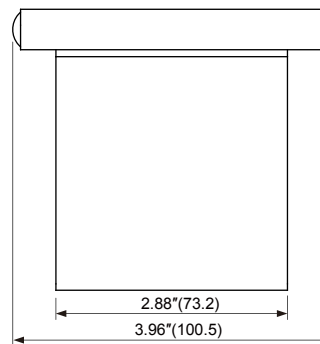

TANE-96

BI-DIRECTIONAL TRACK-MOUNT CONTACTS

Outline Dimensions

Unit: inch(mm)

TANE-96 Bi/TANE-97 Bi

TANE-98 Bi

"We Contact The World"®

The Best Guarantee Since 1984 : \$50-1