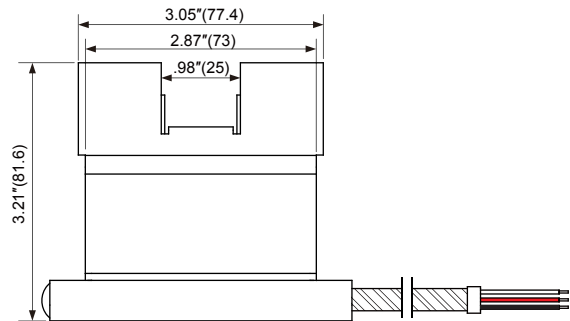

TANE-96

BI-DIRECTIONAL TRACK-MOUNT CONTACTS

Outline Dimensions

Unit: inch(mm)

TANE-96 Bi/TANE-97 Bi

TANE-98 Bi

"We Contact The World"®

The Best Guarantee Since 1984 : \$50-1