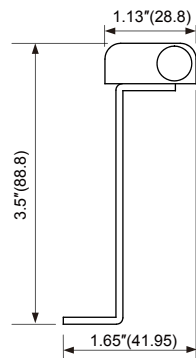

TANE-96

BI-DIRECTIONAL TRACK-MOUNT CONTACTS

Bi-Directional Overhead Door-Track Mount Type For 2 1/2" Residential or 3 1/2" Commercial Rails

Contact Size: 3.21"L×3.05"W×1.84"H
(81.6mm×77.4mm×46.75mm)
Standard Magnet Size: 3.5"L×3.96"W×1.65"H
(88.8mm×100.5mm×41.95mm)
Standard Gap: 2.5"(64mm)
Colors: Aluminum Case
18"(458mm) Armored Leads Standard
36"(915mm) Armored Leads Available

TANE-98 Bi/TANE-98 Bi LG Wiring Diagram

The Best Guarantee Since 1984 : \$50-1

TANE ALARM PRODUCTS

906 JERICHO TURNPIKE, NEW HYDE PARK, NY 11040

Tel: 800-852-5050 • 516-328-3351 • Fax: 516-326-9125

www.tanealarm.com • E-MAIL: info@tanealarm.com

TANE-96

BI-DIRECTIONAL TRACK-MOUNT CONTACTS

Outline Dimensions

Unit: inch(mm)

TANE-96 Bi/TANE-97 Bi

TANE-98 Bi

"We Contact The World"®

The Best Guarantee Since 1984 : \$50-1

Outline Dimensions

Unit: inch(mm)

TANE-96 Bi LG/TANE-97 Bi LG

TANE-98 Bi LG

The Best Guarantee Since 1984 : \$50-1

TANE ALARM PRODUCTS

906 JERICHO TURNPIKE, NEW HYDE PARK, NY 11040

Tel: 800-852-5050 • 516-328-3351 • Fax: 516-326-9125