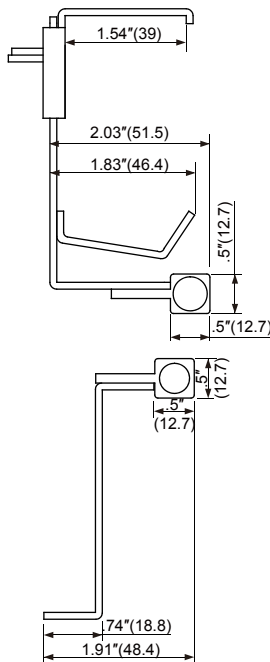

TANE-96

BI-DIRECTIONAL TRACK-MOUNT CONTACTS

Bi-Directional Overhead Door-Track Mount Type For 2 1/2" Residential or 3 1/2" Commercial Rails

Contact Size: 3.21"L×3.05"W×1.84"H
(81.6mm×77.4mm×46.75mm)
Standard Magnet Size: 3.5"L×3.96"W×1.65"H
(88.8mm×100.5mm×41.95mm)
Standard Gap: 2.5"(64mm)
Colors: Aluminum Case
18"(458mm) Armored Leads Standard
36"(915mm) Armored Leads Available

Specifications

Part Number	Gap Inch(mm)	Loop Open/Closed	Reed Form	Max. Contact Rating (W)	Max. Initial Contact Resistance (mΩ)	Max. Switching Voltage (V)	Max. Switching Current (A)
TANE-96 Bi	2.5"(64)	CLOSED	Normally Open	10	100	AC110/DC100	0.5
* TANE-97 Bi Special Order	2.2"(55)	OPEN	Normally Closed	3	100	AC30/DC30	0.2
TANE-98 Bi	2.2"(55)	SPDT	SPDT	3	100	AC30/DC30	0.2
TANE-96 Bi LG	2.5"(64)	CLOSED	Normally Open	10	100	AC110/DC100	0.5
* TANE-97 Bi LG Special Order	2.2"(55)	OPEN	Normally Closed	3	100	AC30/DC30	0.2
TANE-98 Bi LG	2.2"(55)	SPDT	SPDT	3	100	AC30/DC30	0.2

TANE-96

BI-DIRECTIONAL TRACK-MOUNT CONTACTS

Outline Dimensions

Unit: inch(mm)

TANE-96 Bi/TANE-97 Bi

TANE-98 Bi

"We Contact The World"®

The Best Guarantee Since 1984 : \$50-1

Outline Dimensions

Unit: inch(mm)

TANE-96 Bi LG/TANE-97 Bi LG

TANE-98 Bi LG

The Best Guarantee Since 1984 : \$50-1

TANE ALARM PRODUCTS

906 JERICHO TURNPIKE, NEW HYDE PARK, NY 11040

Tel: 800-852-5050 • 516-328-3351 • Fax: 516-326-9125