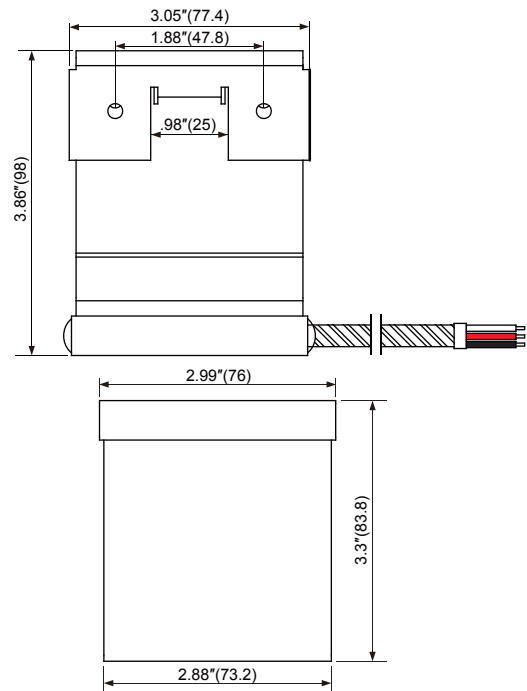

TANE-96

BI-DIRECTIONAL TRACK-MOUNT CONTACTS

Bi-Directional Overhead Door-Track Mount Type For 2 1/2" Residential or 3 1/2" Commercial Rails

Contact Size: 3.21"L×3.05"W×1.84"H
(81.6mm×77.4mm×46.75mm)
Standard Magnet Size: 3.5"L×3.96"W×1.65"H
(88.8mm×100.5mm×41.95mm)
Standard Gap: 2.5"(64mm)
Colors: Aluminum Case
18"(458mm) Armored Leads Standard
36"(915mm) Armored Leads Available

TANE-96

BI-DIRECTIONAL TRACK-MOUNT CONTACTS

Outline Dimensions

Unit: inch(mm)

TANE-96 Bi/TANE-97 Bi

TANE-98 Bi

"We Contact The World"®

The Best Guarantee Since 1984 : \$50-1

TANE ALARM PRODUCTS

906 JERICHO TURNPIKE, NEW HYDE PARK, NY 11040

Tel: 800-852-5050 • 516-328-3351 • Fax: 516-326-9125

www.tanealarm.com • E-MAIL: info@tanealarm.com

TANE-96

BI-DIRECTIONAL TRACK-MOUNT CONTACTS

Outline Dimensions

Unit: inch(mm)

TANE-96 Bi LG/TANE-97 Bi LG

TANE-98 Bi LG

The Best Guarantee Since 1984 : \$50-1

TANE ALARM PRODUCTS

906 JERICHO TURNPIKE, NEW HYDE PARK, NY 11040

Tel: 800-852-5050 • 516-328-3351 • Fax: 516-326-9125