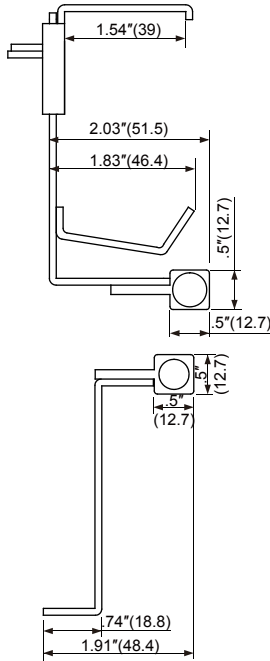

TANE-96

BI-DIRECTIONAL TRACK-MOUNT CONTACTS

Bi-Directional Overhead Door-Track Mount Type For 2 1/2" Residential or 3 1/2" Commercial Rails

Contact Size: 3.21"L×3.05"W×1.84"H
(81.6mm×77.4mm×46.75mm)
Standard Magnet Size: 3.5"L×3.96"W×1.65"H
(88.8mm×100.5mm×41.95mm)
Standard Gap: 2.5"(64mm)
Colors: Aluminum Case
18"(458mm) Armored Leads Standard
36"(915mm) Armored Leads Available

TANE-96

BI-DIRECTIONAL TRACK-MOUNT CONTACTS

Outline Dimensions

Unit: inch(mm)

TANE-96 Bi/TANE-97 Bi

TANE-98 Bi

"We Contact The World"®

The Best Guarantee Since 1984 : \$50-1

TANE ALARM PRODUCTS

906 JERICHO TURNPIKE, NEW HYDE PARK, NY 11040

Tel: 800-852-5050 • 516-328-3351 • Fax: 516-326-9125

www.tanealarm.com • E-MAIL: info@tanealarm.com

TANE-96

BI-DIRECTIONAL TRACK-MOUNT CONTACTS

Outline Dimensions

Unit: inch(mm)

TANE-96 Bi LG/TANE-97 Bi LG

TANE-98 Bi LG

The Best Guarantee Since 1984 : \$50-1

TANE ALARM PRODUCTS

906 JERICHO TURNPIKE, NEW HYDE PARK, NY 11040

Tel: 800-852-5050 • 516-328-3351 • Fax: 516-326-9125