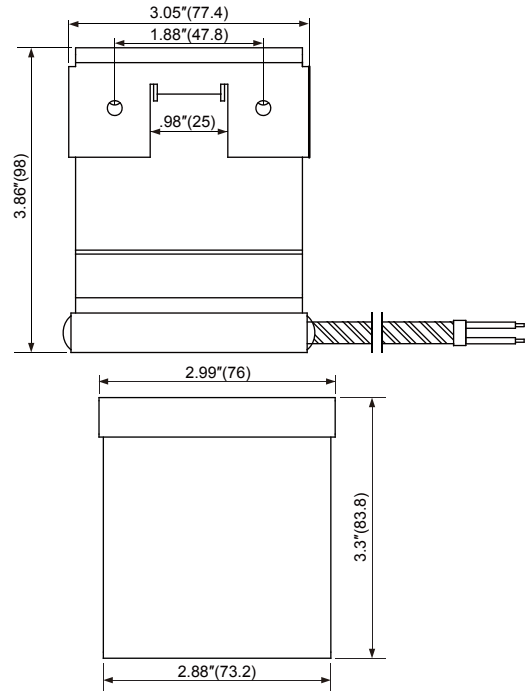

TANE-96

BI-DIRECTIONAL TRACK-MOUNT CONTACTS

Bi-Directional Overhead Door-Track Mount Type For 2 1/2" Residential or 3 1/2" Commercial Rails

Contact Size: 3.21"L×3.05"W×1.84"H
(81.6mm×77.4mm×46.75mm)
Standard Magnet Size: 3.5"L×3.96"W×1.65"H
(88.8mm×100.5mm×41.95mm)
Standard Gap: 2.5"(64mm)
Colors: Aluminum Case
18"(458mm) Armored Leads Standard
36"(915mm) Armored Leads Available

TANE-96

BI-DIRECTIONAL TRACK-MOUNT CONTACTS

Outline Dimensions

Unit: inch(mm)

TANE-96 Bi/TANE-97 Bi

TANE-98 Bi

"We Contact The World"®

The Best Guarantee Since 1984 : \$50-1

TANE ALARM PRODUCTS

906 JERICHO TURNPIKE, NEW HYDE PARK, NY 11040

Tel: 800-852-5050 • 516-328-3351 • Fax: 516-326-9125

www.tanealarm.com • E-MAIL: info@tanealarm.com

TANE-96

BI-DIRECTIONAL TRACK-MOUNT CONTACTS

Outline Dimensions

Unit: inch(mm)

TANE-96 Bi LG/TANE-97 Bi LG

TANE-98 Bi LG

The Best Guarantee Since 1984 : \$50-1

TANE ALARM PRODUCTS

906 JERICHO TURNPIKE, NEW HYDE PARK, NY 11040

Tel: 800-852-5050 • 516-328-3351 • Fax: 516-326-9125