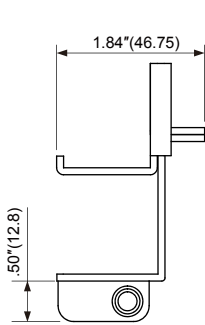

TANE-96

BI-DIRECTIONAL TRACK-MOUNT CONTACTS

Bi-Directional Overhead Door-Track Mount Type For 2 1/2" Residential or 3 1/2" Commercial Rails

Contact Size: 3.21"L×3.05"W×1.84"H
(81.6mm×77.4mm×46.75mm)
Standard Magnet Size: 3.5"L×3.96"W×1.65"H
(88.8mm×100.5mm×41.95mm)
Standard Gap: 2.5"(64mm)
Colors: Aluminum Case
18"(458mm) Armored Leads Standard
36"(915mm) Armored Leads Available

TANE-98 Bi/TANE-98 Bi LG Wiring Diagram

The Best Guarantee Since 1984 : \$50-1

TANE ALARM PRODUCTS

906 JERICHO TURNPIKE, NEW HYDE PARK, NY 11040

Tel: 800-852-5050 • 516-328-3351 • Fax: 516-326-9125

www.tanealarm.com • E-MAIL: info@tanealarm.com

TANE-96

BI-DIRECTIONAL TRACK-MOUNT CONTACTS

Outline Dimensions

Unit: inch(mm)

TANE-96 Bi/TANE-97 Bi

TANE-98 Bi

"We Contact The World"®

The Best Guarantee Since 1984 : \$50-1