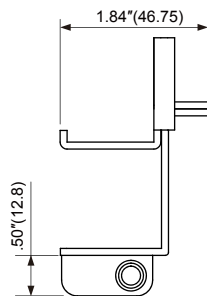

TANE-98 Bi/TANE-98 Bi LG Wiring Diagram

The Best Guarantee Since 1984 : \$50-1

TANE ALARM PRODUCTS

906 JERICHO TURNPIKE, NEW HYDE PARK, NY 11040

Tel: 800-852-5050 • 516-328-3351 • Fax: 516-326-9125

www.tanealarm.com • E-MAIL: info@tanealarm.com

TANE-96

BI-DIRECTIONAL TRACK-MOUNT CONTACTS

Outline Dimensions

Unit: inch(mm)

TANE-96 Bi/TANE-97 Bi

TANE-98 Bi

"We Contact The World"®

The Best Guarantee Since 1984 : \$50-1

Outline Dimensions

Unit: inch(mm)

TANE-96 Bi LG/TANE-97 Bi LG

TANE-98 Bi LG

The Best Guarantee Since 1984 : \$50-1

TANE ALARM PRODUCTS

906 JERICHO TURNPIKE, NEW HYDE PARK, NY 11040

Tel: 800-852-5050 • 516-328-3351 • Fax: 516-326-9125