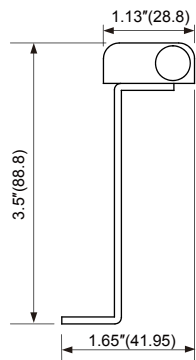

TANE-96

BI-DIRECTIONAL TRACK-MOUNT CONTACTS

Bi-Directional Overhead Door-Track Mount Type For 2 1/2" Residential or 3 1/2" Commercial Rails

Contact Size: 3.21"L×3.05"W×1.84"H
(81.6mm×77.4mm×46.75mm)
Standard Magnet Size: 3.5"L×3.96"W×1.65"H
(88.8mm×100.5mm×41.95mm)
Standard Gap: 2.5"(64mm)
Colors: Aluminum Case
18"(458mm) Armored Leads Standard
36"(915mm) Armored Leads Available

Specifications

Part Number	Gap Inch(mm)	Loop Open/Closed	Reed Form	Max. Contact Rating (W)	Max. Initial Contact Resistance (mΩ)	Max. Switching Voltage (V)	Max. Switching Current (A)
TANE-96 Bi	2.5"(64)	CLOSED	Normally Open	10	100	AC110/DC100	0.5
* TANE-97 Bi Special Order	2.2"(55)	OPEN	Normally Closed	3	100	AC30/DC30	0.2
TANE-98 Bi	2.2"(55)	SPDT	SPDT	3	100	AC30/DC30	0.2
TANE-96 Bi LG	2.5"(64)	CLOSED	Normally Open	10	100	AC110/DC100	0.5
* TANE-97 Bi LG Special Order	2.2"(55)	OPEN	Normally Closed	3	100	AC30/DC30	0.2
TANE-98 Bi LG	2.2"(55)	SPDT	SPDT	3	100	AC30/DC30	0.2

TANE-98 Bi/TANE-98 Bi LG Wiring Diagram

The Best Guarantee Since 1984 : \$50-1

TANE ALARM PRODUCTS

906 JERICHO TURNPIKE, NEW HYDE PARK, NY 11040

Tel: 800-852-5050 • 516-328-3351 • Fax: 516-326-9125

www.tanealarm.com • E-MAIL: info@tanealarm.com

TANE-96

BI-DIRECTIONAL TRACK-MOUNT CONTACTS

Outline Dimensions

Unit: inch(mm)

TANE-96 Bi/TANE-97 Bi

TANE-98 Bi

"We Contact The World"®

The Best Guarantee Since 1984 : \$50-1