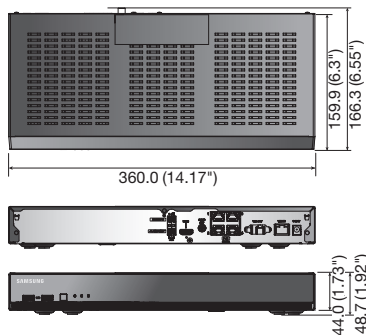

Dimensions

Unit : mm (inch)

SRN-473S