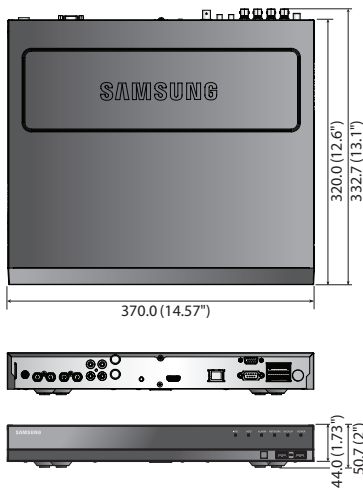

# SRD-494

4CH 1080p Analog HD Real-time DVR

## Key Features

- 4CH 1080p real-time DVR
- Up to 120/100(1080p)fps recording rate
- HDMI / VGA video output
- 4CH audio inputs / 1CH audio output
- Max. 2 internal HDDs
- Coaxial cable (Pelco-C, ACP)
- Smart phone support (Android / iOS)
- Enhanced network bandwidth up to 64Mbps

## Dimensions

Unit : mm (inch)