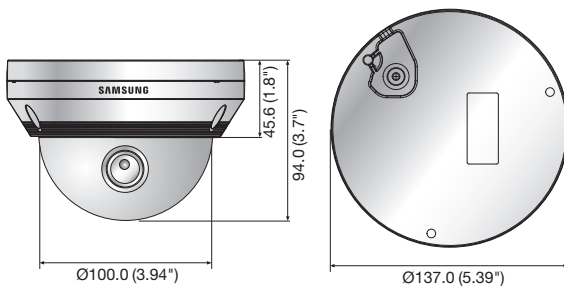

Dimensions

Unit : mm (inch)

Accessories (Optional)

SCV-6023RN/P

VIDEO	
Imaging Device	1/2.9" 2M CMOS
Total Pixels	2,000(H) x 1,121(V) 2.24M pixels
Effective Pixels	1,984(H) x 1,105(V) 2.19M pixels
Scanning System	Progressive scan
Min. Illumination	Color : 0.25Lux (F2.1) B/W : 0Lux (IR LED on)
S / N Ratio	52dB (AGC off, Weight on)
Video Output	BNC (AHD, CVBS selectable)
Resolution	1920 x 1080
Max. Framerate	30fps@1080p, 30fps@720p
LENS	
Focal Length (Zoom Ratio)	4mm fixed
Max. Aperture Ratio	F2.1
Angular Field of View	H : 72.2° / V : 52.9° / D : 94.3°
Min. Object Distance	0.5m (1.64ft)
Focus Control	Manual
Lens Type	Fixed
Mount Type	Board-in type
PAN / TILT / ROTATE	
Pan / Tilt / Rotate Range	0° ~ 350° / 0° ~ 67° / 0° ~ 355°
OPERATIONAL	
On Screen Display	English, Japanese, Spanish, French, Portuguese, Korean, German, Italian, Russian, Polish, Czech, Romanian, Serbian, Swedish, Danish, Turkish
Camera Title	Off / On (Displayed 15 characters)
Day & Night	Auto (ICR) / Color / B/W
Backlight Compensation	Off / User BLC / HLC
Wide Dynamic Range	DWDR
Digital Noise Reduction	SSNRIV (Off / On)
Defog	Off / Auto / Manual
Motion Detection	Off / On (4 zones)
Privacy Masking	Off / On (4 zones rectangle)
Gain Control	Off / Low / Middle / High
White Balance	ATW / Outdoor / Indoor / Manual / AWC (1,800K° ~ 10,500K°)
Electronic Shutter Speed	1sec ~ 1/12,000sec
Reverse	Off / H-Rev / V-Rev / HV-Rev
Profile	Basic, Day & Night, Backlight, Indoor, User
Remote Control Interface	Coaxial control
Protocol	Coax : NTSC/PAL - Samsung CCVC, Pelco-C (Coaxitron), AHD - ACP (AHD Coax Protocol)
IR Distance	20m (65.62ft)
Video Transmission Distance	500m (1,640.42ft) (75-5 coaxial cable)
ENVIRONMENTAL	
Operating Temperature / Humidity	-30°C ~ +55°C (-22°F ~ +131°F) / Less than 90% RH *Start up should be done at above -10°C (+14°F)
Ingress Protection	IP66
Vandal Resistance	IK10
ELECTRICAL	
Input Voltage / Current	12V DC ±10%
Power Consumption	Max. 4.2W
MECHANICAL	
Color / Material	Ivory / Aluminum
Dimensions (WxH)	Ø137.0 x 94.0mm (Ø5.39" x 3.7")
Weight	560g (1.23 lb)