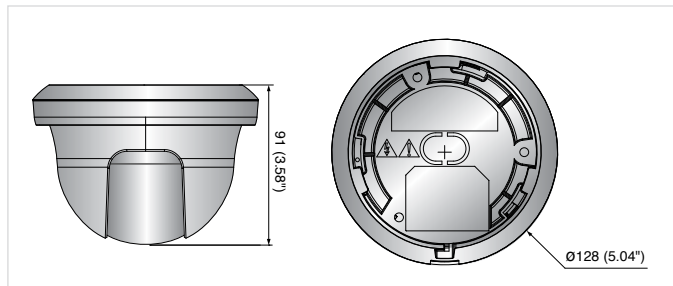

Dimensions

Unit : mm (inch)