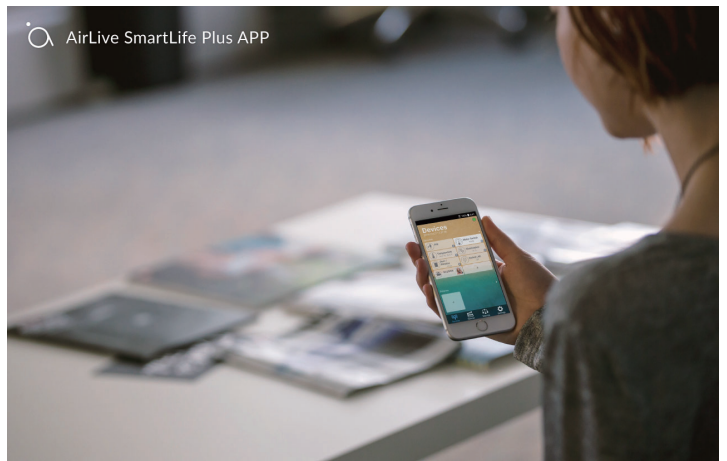

SB-101 *Emergency Help Push Button Z-wave Plus*

- Works with Smart Home IoT kit
- Build-in battery
- Charger voltage 5.0V
- Armed and disarmed button
- LED state indicators
- Send notification

Emergency Button

The SB-101 is a wireless emergency button. It allow elders or patients to inform people when they need help. You can receive the message on your smartphone even when away from the home.

Z-Wave Plus Technology

The Z-Wave plus is the best choice for smart home with its interference free frequency and MESH architecture. These technology insure reliable, energy saving, and uninterrupted connection for your smart home devices. The SA-103 is also a Z-Wave Plus repeater which repeat the signal to make signal coverage wider.

AirLive SmartLife Plus APP

The SmartLife Plus APP puts everything together in your smart home. You can view the reading or video of your device. The Scene manager let you design lighting and action for each room and occasions. The Macro allow you to set "If this then that" action. It allows you to tailor made your smart home to your need.