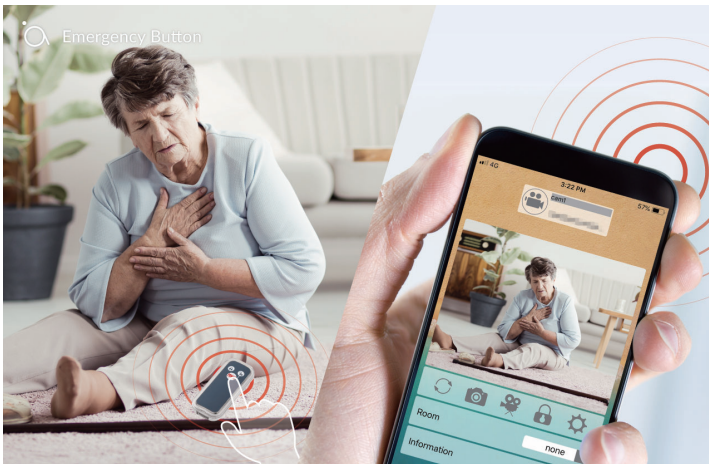

SB-101 *Emergency Help Push Button Z-wave Plus*

- Works with Smart Home IoT kit
- Build-in battery
- Charger voltage 5.0V
- Armed and disarmed button
- LED state indicators
- Send notification

Emergency Button

The SB-101 is a wireless emergency button. It allow elders or patients to inform people when they need help. You can receive the message on your smartphone even when away from the home.

Z-Wave Plus Technology

The Z-Wave plus is the best choice for smart home with its interference free frequency and MESH architecture. These technology insure reliable, energy saving, and uninterrupted connection for your smart home devices. The SA-103 is also a Z-Wave Plus repeater which repeat the signal to make signal coverage wider.

AirLive SmartLife Plus APP

The SmartLife Plus APP puts everything together in your smart home. You can view the reading or video of your device. The Scene manager let you design lighting and action for each room and occasions. The Macro allow you to set "If this then that" action. It allows you to tailor made your smart home to your need.