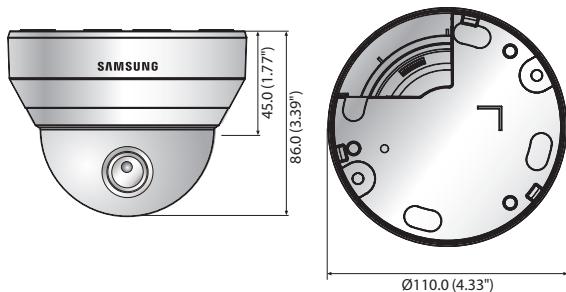

Dimensions

Unit : mm (inch)