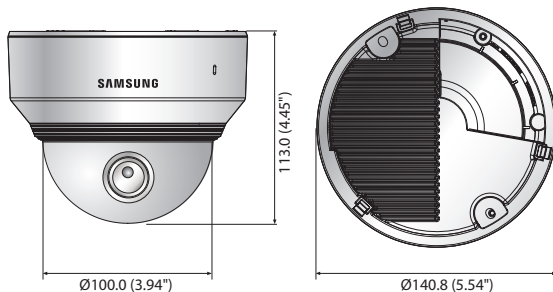

Dimensions

Unit : mm (inch)

Accessories (Optional)

PND-9080R	
VIDEO	
Imaging Device	1/1.7" 12.4M CMOS
Total Pixels / Effective Pixels	4,168(H) x 3,062(V) / 4,072(H) x 3,046(V)
Scanning System	Progressive
Min. Illumination	Color : 0.3Lux (1/30sec, F1.6, 30IRE), 0.01Lux (2sec, F1.6, 30IRE) B/W : 0Lux (IR LED on)
S / N Ratio	50dB
Video Output	CVBS : 1.0 Vpp / 75Ω composite, 714 x 480(N), 702 x 576(P), for installation DIP connector type
LENS	
Focal Length (Zoom Ratio)	4.5 ~ 10mm (2.2x) motorized varifocal
Max. Aperture Ratio	F1.6
Angular Field of View	[4096 x 2160] H : 100.3°(Wide) ~ 45.6°(Tele) / V : 49.7°(Wide) ~ 24.0°(Tele) [3840 x 2160] H : 92.3°(Wide) ~ 42.6°(Tele) / V : 49.7°(Wide) ~ 24.0°(Tele)
Min. Object Distance	0.5m (1.64ft)
Focus Control	Simple focus (Motorized V/F) / Manual, Remote control via network (Manual, Simple focus)
Lens Type / Mount Type	P-Iris mode / Board-in type
PAN / TILT / ROTATE	
Pan / Tilt / Rotate Range	0° ~ 354° / 0° ~ 67° / 0° ~ 355°
OPERATIONAL	
Viewable Length	30m (98.43ft)
Camera Title	Off / On (Displayed up to 60 characters) - W/W : English / Numeric / Special characters - China : English / Numeric / Special / Chinese characters - Common : Multi-line (Max. 5), Color (Grey / Green / Red / Blue / Black / White), Transparency, Auto scale by resolution
Day & Night	Auto (ICR) / Color / B/W / External / Schedule
Backlight Compensation	Off / BLC / WDR
Wide Dynamic Range	120dB
Contrast Enhancement	SSDR (Off / On)
Digital Noise Reduction	SSNR (2D+3D noise filter) (Off / On)
Defog	Off / Auto / Manual
Motion Detection	Off / On (8ea, Polygonal)
Privacy Masking	Off / On (16ea, Polygonal) - Color : Gray / Green / Red / Blue / Black / White
Gain Control	Off / Low / Middle / High
White Balance	ATW / AWC / Manual / Indoor / Outdoor (Include mercury & Sodium)
Electronic Shutter Speed	Minimum / Maximum / Anti flicker (2 ~ 1/12,000sec)
Flip / Mirror	Off / On, Hallway : 90° / 270°
Intelligent Video Analytics	Tampering (Scene change), Virtual line, Enter / Exit, (Dis)Appear, Audio detection, Defocus detection, Digital auto tracking - with metadata
Alarm I/O	Input 1ea / Output 1ea
Alarm Triggers	Alarm input, Motion detection, Video analytics, Audio detection, Network disconnect
Alarm Events	File upload via FTP and E-mail, Notification via E-mail
Pixel Counter	Local storage (SD/SDHC/SDXC) or NAS recording at event triggers, External output Support (Plug-in viewer only)
NETWORK	
Ethernet	RJ-45 (10/100/1000BASE-T)
Video Compression Format	H.265 / H.264 (MPEG-4 part 10/AVC) : Main / Baseline / High, MJPEG [8M mode] 4096 x 2160, 3840 x 2160, 2592 x 1944, 2592 x 1464, 1920 x 1080, 1600 x 1200, 1280 x 1024, 1280 x 960, 1280 x 720, 1024 x 768, 800 x 600, 800 x 448, 720 x 576, 720 x 480, 640 x 480, 640 x 360, 320 x 240 [12M mode] 4000 x 3000, 3840 x 2160, 2592 x 1944, 2592 x 1464, 1920 x 1080, 1600 x 1200, 1280 x 1024, 1280 x 960, 1280 x 720, 1024 x 768, 800 x 600, 800 x 448, 720 x 576, 720 x 480, 640 x 480, 640 x 360, 320 x 240
Resolution	
Max. Framerate	H.265 / H.264 : 20fps@4000 x 3000, 30fps@4096 x 2160 MJPEG : 2fps@4000 x 3000 ~ 2592 x 1464, 15fps@1920 x 1080 ~ 320 x 240
Smart Codec / WiseStream	Manual mode (Area-based : 5ea) / Support
Video Quality Adjustment	H.265 / H.264 : Target bitrate level control, MJPEG : Quality level control
Bitrate Control Method	H.265 / H.264 : CBR or VBR, MJPEG : VBR
Streaming Capability	Multiple streaming (Up to 3 profiles)
Audio In	Selectable (Mic in / Line in / Built-in mic), Supply voltage : 2.5V DC (4mA), Input impedance : approx. 2K Ohm
Audio Out	Line out (3.5mm mono jack), Max output level : 1Vrms G.711 u-law/G.726 selectable, G.726 (ADPCM) 8KHz, G.711 8KHz G.726 : 16Kbps, 24Kbps, 32Kbps, 40Kbps, AAC-LC : 48Kbps at 16KHz
Audio Compression Format	Bi-directional audio (2-way)
Audio Communication	IPv4, IPv6
IP	IPv4, IPv6
Protocol	TCP/IP, UDP/IP, RTP(UDP), RTP(TCP), RTCP, RTSP, NTP, HTTP, HTTPS, SSL/TLS, DHCP, PPPoE, FTP, SMTP, ICMP, IGMP, SNMPv1/v2c/v3(MIB-2), ARP, DNS, DDNS, QoS, PIM-SM, UPnP, Bonjour
Security	HTTPS(SSL) login authentication, Digest login authentication IP address filtering, User access log, 802.1x authentication (EAP-TLS, EAP-LEAP)
Streaming Method	Unicast / Multicast
Max. User Access	20 users at unicast mode
Edge Storage	SD/SDHC/SDXC (128GB) - Motion images recorded in the SD/SDHC/SDXC memory card can be downloaded, Camera can detect automatically when the memory is connected, Memory status display (Normal / Error / Active / Formatting / Lock), NAS (Network Attached Storage), Local PC for instant recording (Plug-in viewer only)
Application Programming Interface	ONVIF profile S/G, SUNAPI (HTTP API), SVNP, Wisenet Open Platform
Webpage Language	English, French, German, Spanish, Italian, Chinese, Russian, Japanese, Swedish, Portuguese, Turkish, Polish, Czech, Dutch, Hungary, Greek
Supported OS	Windows 7, 8.1, 10, Mac OS X 10.9, 10.10, 10.11 Plug-in free Webviewer - Supported Browser : Google Chrome 47, MS Edge 20 Plug-in Webviewer - Supported Browser : MS Explore 11, Mozilla Firefox 43, Apple Safari 9 * Mac OS X only SmartViewer
Web Viewer	
Central Management Software	SmartViewer
ENVIRONMENTAL	
Operating Temperature / Humidity	-30°C ~ +55°C (-22°F ~ +131°F) / Less than 90% RH * Start up should be done at above -10°C (14°F)
Storage Temperature / Humidity	-40°C ~ +60°C (-40°F ~ +140°F) / Less than 90% RH
Vandal Resistance	IK08
ELECTRICAL	
Input Voltage / Current	12V DC, PoE (IEEE802.3af, Class3)
Power Consumption	12V DC : Max. 9.5W, PoE : Max. 10.5W
MECHANICAL	
Color / Material	Ivory / Polycarbonate(PC) + Aluminum
Dimensions (WxH) / Weight	Ø140.8 x 113.0mm (Ø5.54" x 4.45") / 610g (1.34 lb)