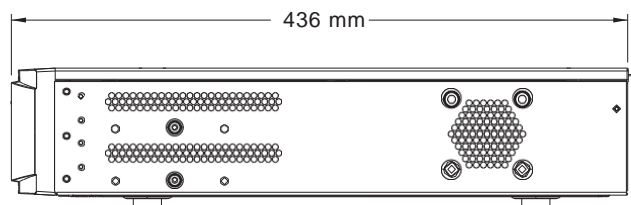

NVR-8832.5PRO

8MP/6MP/5MP/4MP/3MP/1080P/
960P/720P HD PoE NVR

DIMENSIONS