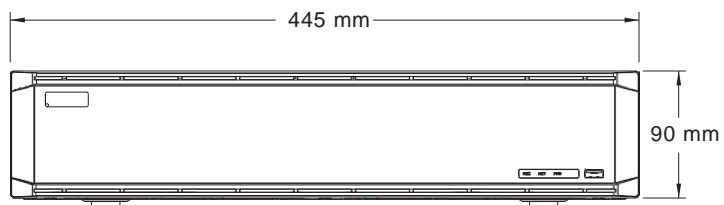

PoE	PoE Port	RJ45 × 16
	Standard	IEEE802.3af
	Output Power	≤ 150W
Network	Interface	RJ45 10 / 100 / 1000 Mbps × 1
	Protocol	TCP / IP, PPPoE, DHCP, DNS, DDNS, UPnP, NTP, SMTP, HTTP, HTTPS, 802.1x
Mobile Device	OS	iOS, Andriod
Storage	HDD Interface	SATA × 8, max 8T per HDD; E-SATA × 1
Backup	Local Backup	U disk, USB mobile HDD
	Network Backup	Yes
Port	RS485	Yes (full-duplex), connect to PTZ or keyboard
	USB	USB 2.0 × 1, USB 3.0 × 1
	Remote Controller	Optional
Others	Power Supply	ATX 300W
	Consumption	≤ 15W ( without HDD and PoE power supply )
	Dimensions (mm)	445 × 436 × 90 ( W × D × H )
	Working Environment	-10 ~ 50 °C, 10% ~ 90% humidity

## DIMENSIONS