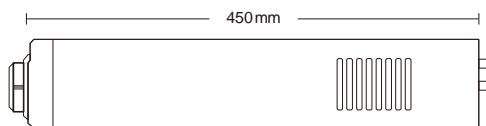

Dimensions

Specification

Model		NGD-8832.5PRO	NGD-8864.5PRO
System	Compression	Standard H.265	
	OS	Embedded Linux	
Video	Network Input	32 CH IPC input	64 CH IPC input
	Network Access Bandwidth	256Mbps	320Mbps
	Network Access Format	5MP / 4MP / 3MP / 1080P / 960P / 720P@25 / 30fps	
Video	Output	HDMI × 2 : one of 4K × 2K / 1920 × 1080 / 1280 × 1024 the other of 1920 × 1080 / 1280 × 1024 VGA × 1 : 1920 × 1080 / 1280 × 1024	
	Network Input	32 CH IPC audioinput	64 CH IPC audioinput
Audio	2-way Audio	RCA × 1	
	Local Output	RCA × 1	
Record	Record Stream	Dual stream recording	
	Resolution	5MP / 4MP / 3MP / 1080P / 960P / 720P	
	Mode	Manual, timer, motion, sensor	
Playback	Simultaneous Playback	Max 16CH	
	Search	Time slice / time / event / tag search	
	Smart Search	Highlighted color to display the camera record in a certain period of time, different colors refers to different record events	
	Function	Play, pause, FF, FB, digital zoom, etc.	
Alarm	Mode	Manual, sensor, motion, exception	
	Input	8 CH local alarm input, support IPC alarm input	
	Output	4CH	
Network	Triggering	Record, snap, preset, e-mail, etc.	
	Interface	RJ45 10 / 100 / 1000 Mbps × 2	
	Protocol	TCP / IP, PPPoE, DHCP, DNS, DDNS, UPnP, NTP, SMTP	
Mobile Device	WebClient	Max 10 usersonline	
	OS	iOS, Andriod	
Storage	HDD	SATA × 8, e-SATA × 2, max 6T per HDD	
Backup	Local Backup	U disk, USB mobile HDD	
	Network Backup	Yes	
Port	USB	USB 2.0 × 2 (one in the front panel and the other in the rear panel), USB 3.0 × 1 (rear panel)	
	Remote Controller	Yes	
Others	Power Supply	ATX	
	Consumption	≤ 15W (without HDD)	≤ 15W (without HDD)
	Dimensions (mm)	430 × 450 × 90 (W × D × H)	
	Work Environment	-10 ~ 50 °C , 10% ~ 90% humidity