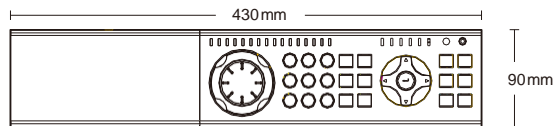

Dimensions

Specification

Model		NGD-8832.5PRO	NGD-8864.5PRO
System	Compression	Standard H.265	
	OS	Embedded Linux	
Video	Network Input	32 CH IPC input	64 CH IPC input
	Network Access Bandwidth	256Mbps	320Mbps
	Network Access Format	5MP / 4MP / 3MP / 1080P / 960P / 720P@25 / 30fps	
Video	Output	HDMI × 2 : one of 4K × 2K / 1920 × 1080 / 1280 × 1024 the other of 1920 × 1080 / 1280 × 1024 VGA × 1 : 1920 × 1080 / 1280 × 1024	
	Network Input	32 CH IPC audioinput	64 CH IPC audioinput
Audio	2-way Audio	RCA × 1	
	Local Output	RCA × 1	
Record	Record Stream	Dual stream recording	
	Resolution	5MP / 4MP / 3MP / 1080P / 960P / 720P	
	Mode	Manual, timer, motion, sensor	
Playback	Simultaneous Playback	Max 16CH	
	Search	Time slice / time / event / tag search	
	Smart Search	Highlighted color to display the camera record in a certain period of time, different colors refers to different record events	
	Function	Play, pause, FF, FB, digital zoom, etc.	
Alarm	Mode	Manual, sensor, motion, exception	
	Input	8 CH local alarm input, support IPC alarm input	
	Output	4CH	
Network	Triggering	Record, snap, preset, e-mail, etc.	
	Interface	RJ45 10 / 100 / 1000 Mbps × 2	
	Protocol	TCP / IP, PPPoE, DHCP, DNS, DDNS, UPnP, NTP, SMTP	
Mobile Device	WebClient	Max 10 usersonline	
	OS	iOS, Andriod	
Storage	HDD	SATA × 8, e-SATA × 2, max 6T per HDD	
Backup	Local Backup	U disk, USB mobile HDD	
	Network Backup	Yes	
Port	USB	USB 2.0 × 2 (one in the front panel and the other in the rear panel), USB 3.0 × 1 (rear panel)	
	Remote Controller	Yes	
Others	Power Supply	ATX	
	Consumption	≤ 15W (without HDD)	≤ 15W (without HDD)
	Dimensions (mm)	430 × 450 × 90 (W × D × H)	
	Work Environment	-10 ~ 50 °C , 10% ~ 90% humidity	