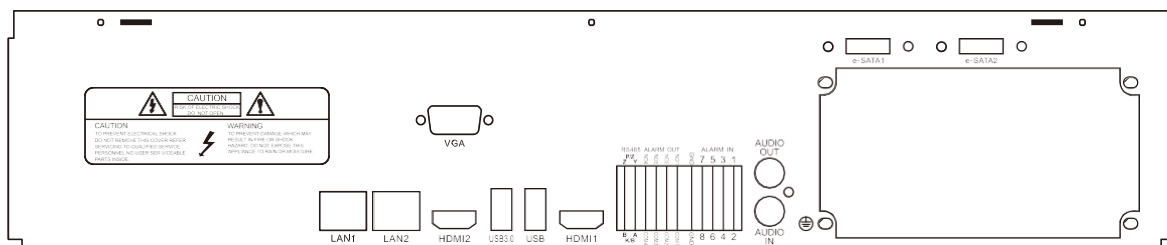

Dimensions

Specification

Model		NGD-8832.5PRO	NGD-8864.5PRO
System	Compression	Standard H.265	
	OS	Embedded Linux	
Video	Network Input	32 CH IPC input	64 CH IPC input
	Network Access Bandwidth	256Mbps	320Mbps
	Network Access Format	5MP / 4MP / 3MP / 1080P / 960P / 720P@25 / 30fps	
Video	Output	HDMI × 2 : one of 4K × 2K / 1920 × 1080 / 1280 × 1024 the other of 1920 × 1080 / 1280 × 1024 VGA × 1 : 1920 × 1080 / 1280 × 1024	
	Network Input	32 CH IPC audioinput	64 CH IPC audioinput
Audio	2-way Audio	RCA × 1	
	Local Output	RCA × 1	
Record	Record Stream	Dual stream recording	
	Resolution	5MP / 4MP / 3MP / 1080P / 960P / 720P	
	Mode	Manual, timer, motion, sensor	
Playback	Simultaneous Playback	Max 16CH	
	Search	Time slice / time / event / tag search	
	Smart Search	Highlighted color to display the camera record in a certain period of time, different colors refers to different record events	
	Function	Play, pause, FF, FB, digital zoom, etc.	
Alarm	Mode	Manual, sensor, motion, exception	
	Input	8 CH local alarm input, support IPC alarm input	
	Output	4CH	
Network	Triggering	Record, snap, preset, e-mail, etc.	
	Interface	RJ45 10 / 100 / 1000 Mbps × 2	
	Protocol	TCP / IP, PPPoE, DHCP, DNS, DDNS, UPnP, NTP, SMTP	
Mobile Device	WebClient	Max 10 usersonline	
	OS	iOS, Andriod	
Storage	HDD	SATA × 8, e-SATA × 2, max 6T per HDD	
Backup	Local Backup	U disk, USB mobile HDD	
	Network Backup	Yes	
Port	USB	USB 2.0 × 2 (one in the front panel and the other in the rear panel), USB 3.0 × 1 (rear panel)	
	Remote Controller	Yes	
Others	Power Supply	ATX	
	Consumption	≤ 15W (without HDD)	≤ 15W (without HDD)
	Dimensions (mm)	430 × 450 × 90 (W × D × H)	
	Work Environment	-10 ~ 50 °C , 10% ~ 90% humidity