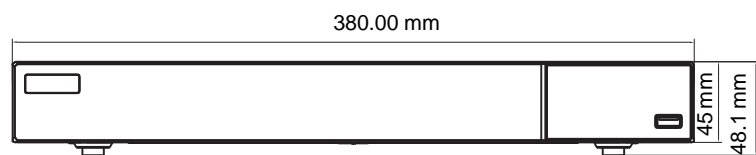

Network	Interface	RJ 45 10 / 100 / 1000 Mbps × 1
	Protocol	TCP / IP, PPPoE, DHCP, DNS, DDNS, HTTP, HTTPS, UPnP, NTP, SMTP, 802.1x
	Incoming Bandwidth	256Mbps
	Outgoing Bandwidth	256Mbps
Mobile Device	OS	iOS, Andriod
Storage	HDD Interface	SATA× 2, max 8T per HDD
Backup	Local Backup	U disk, USB mobile HDD
	Network Backup	Yes
Port	USB	USB 2.0 × 1, USB 3.0 × 1
	Remote Controller	Optional
	Power Supply	DC 12V 4A
Others	Consumption	≤ 15W (without HDD)
	Dimensions (mm)	380 × 268 × 45 (W × D × H)
	Work Environment	-10 ~ 50 °C, 10% ~ 90% humidity

NGD-8232.5

8MP/6MP/5MP/4MP/3MP/
1080P/960P/720P HD NVR

DIMENSIONS

Rear Panel