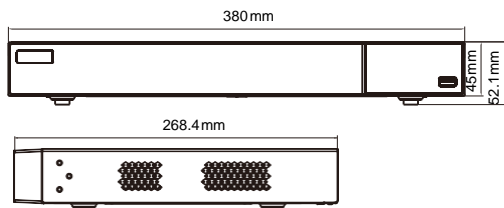

## **NGD-8216.5L**

**5MP / 4MP / 3MP / 1080P / 960P / 720P HD NVR**

## Introduction

NGD-8216.5L is 16 CH 5MP / 4MP / 3MP / 1080P / 960P / 720P high definition NVR, which adopt the most advanced SOC technique to ensure high definition recording in each channel and realize outstanding robustness of the system. NGD-8216.5L support 16 CH IP input, simultaneous 16 CH playback, and HDMI high definition display. The series of product can meet different security requirements of home, financial, commerce, enterprise, transportation and government, etc.

## Dimensions