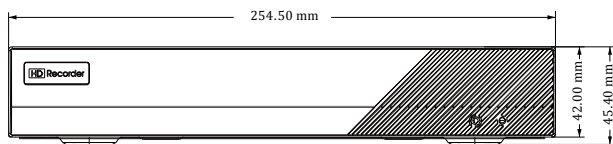

## Introduction

NGD-81XX.5POE series are 4 / 8 CH 5MP / 4MP / 3MP / 1080P / 960P / 720P high definition PoE NVRs, which adopt the most advanced SOC technique to ensure high definition recording in each channel and realize outstanding robustness of the system. NGD-81XX.5POE series integrate with 4 / 8 PoE network ports, support 4 / 8 CH IPC direct connection to NVR, simultaneous 4 / 8 CH playback, and 1080P high definition display. The series of product can meet different security requirements of home, financial, commerce, enterprise, transportation and government, etc.

## Dimensions