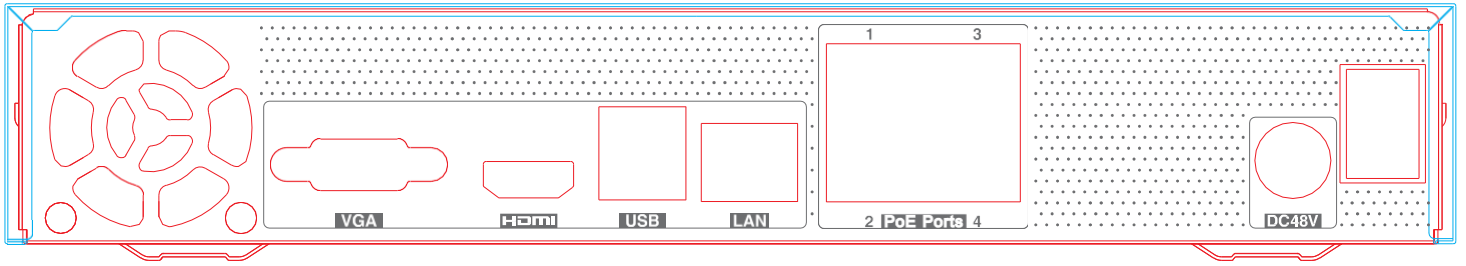

NGD-8104.5POE