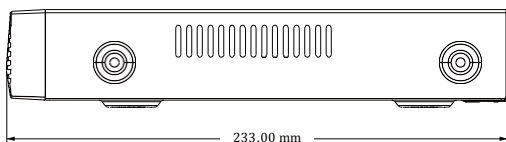

## Introduction

NGD-81XX.5POE series are 4 / 8 CH 5MP / 4MP / 3MP / 1080P / 960P / 720P high definition PoE NVRs, which adopt the most advanced SOC technique to ensure high definition recording in each channel and realize outstanding robustness of the system. NGD-81XX.5POE series integrate with 4 / 8 PoE network ports, support 4 / 8 CH IPC direct connection to NVR, simultaneous 4 / 8 CH playback, and 1080P high definition display. The series of product can meet different security requirements of home, financial, commerce, enterprise, transportation and government, etc.

## Dimensions