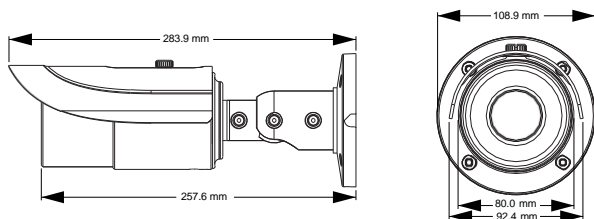

## 5 MP Network IR Water-proof Bullet Camera

### Features

- 5MP (2592 × 1944) H.265 full real time coding
- Max. resolution: 2592 × 1944
- ICR auto switch, true day / night
- 30 ~ 50m IR night view distance
- 3D DNR, true WDR, HLC & BLC
- Motorized zoom lens optional
- ROI coding
- Support local CVBS video output and two-way audio
- Support hardware reset
- Support PoE power supply
- Support smart phone, iPad, remote monitoring
- Support P2P
- IP66 ingress protection
- Support three streams
- Support smart analysis, including object removal detection, line crossing detection, intrusion detection, etc.

### Dimensions