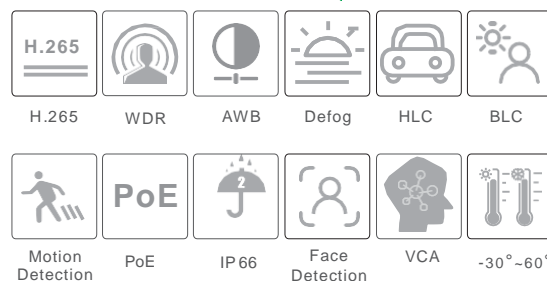

Others	
Power Supply	DC12V/PoE
Power Consumption	< 8W
Operating Environment	- 30 °C ~ 60 °C (-22°F~140°F) Humidity: less than 95 % (non-condensing)
Dimensions (mm)	Φ 87 ×219
Weight (net)	0.6KG
Installation	Ceiling mounting; Wall mounting