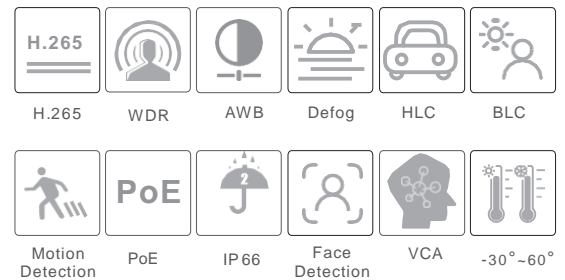

NGC-7351F

5MP Network IR Water-
proof Bullet Camera

- 5MP (2592 × 1944) H.265 full real time coding
- Max.resolution: 2592 × 1944
- ICR auto switch, true day / night, ROI coding
- 3D DNR, true WDR, HLC, BLC, defog
- 20~30m IR night view distance
- Support CVBS video output and one-way audio
- Support smart phone, iPad, remote monitoring
- DC12V/PoE power supply
- P2P function optional
- IP 66 ingress protection; Support three streams
- Support face detection
- Smart analytics (optional): object removal detection, abnormal video signal detection, line crossing detection, region intrusion detection, people intrusion detection, people counting detection, crowd density detection, etc.