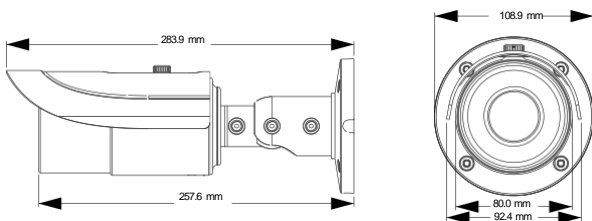

Dimensions

Specifications

Model	NGC-7346V
Specifications	
Camera	
Image Sensor	1 / 3" CMOS
Image Size	2688 × 1520
Electronic Shutter	1 / 25 s ~ 1 / 100000 s
Auto Iris	Fixed Iris
Min. Illumination	0.05 lux @ F1.2 AGC ON; 0 lux with IR
Lens	3.3 ~ 12 mm @ F1.4, angle of view: 80° ~ 38°
Lens Mount	Φ14
Day & Night	ICR
Wide Dynamic Range	120dB
BLC	Yes
HLC	Yes
Defogging	Yes
Digital NR	2D / 3DDNR
Angle Adjustment	Anyangle
Image	
Video Compression	H.265 / H.264 / MJPEG
H.265 Compression Standard	Main Profile @ Leve4.1 High Tier
Resolution	4MP (2592×1520), 2K (2560×1440), 3MP (2304×1296), 1080P (1920×1080), 720P (1280×720), D1, CIF, 480×240
Main Stream	60Hz : 4MP (1 ~ 30fps) / 2K (1 ~ 30fps) / 3MP (1 ~ 30fps) / 1080P (1 ~ 30fps) / 720P (1 ~ 30fps) 50Hz : 4MP (1 ~ 25fps) / 2K (1 ~ 25fps) / 3MP (1 ~ 25fps) / 1080P (1 ~ 25fps) / 720P (1 ~ 25fps)
Bit Rate	64 Kbps ~ 10 Mbps
Encode Mode	VBR / CBR
Quality	Five levels under VBR; Freely adjustable under CBR
Image Settings	ROI, Saturation, Brightness, Chroma, Contrast, Wide Dynamic, Sharpen, NR, etc. adjustable through client software or web browser
Audio Compression	G711A / U
ROI	Each ROI to be configured separately
Interfaces	
Network	RJ45
Audio	MIC IN × 1, MIC OUT × 1
Video Output	CVBS video output (BNC × 1)
Storage Card	Support TF card, up to 128GB
RS485	Yes
Alarm Input	1 CH
Alarm Output	1 CH
Functions	
Remote Monitoring	IE browsing, CMS remote control
Online Connection	Support simultaneous monitoring for up to 10 users; Support multi-stream real time transmission
Network Protocol	TCP / IP, UDP, DHCP, NTP, RTSP, PPPoE, DDNS, SMTP, FTP
Interface Protocol	ONVIF, GB-T/28181-2011
Storage	TF card local storage, network remote storage
Smart Alarm	Motion alarm, sensor alarm
PTZ	RS485 × 1
PoE	Yes
IR Distance	30 ~ 50 m
Water-proof	IP66
Others	
Power Supply	DC 12V / PoE
Power Consumption	<2.5W
IR Consumption ON	<6.5W
Operating Environment	- 20 °C ~ 50 °C, 10 % ~ 90 % humidity
Dimensions (mm)	Φ 109 × 284
Weight (net)	1115g
Installation	Wall mounting, pendent mounting