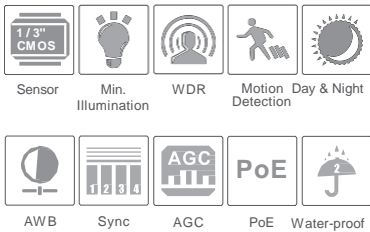

NGC-7346V

4 MP Network IR Water-proof
Bullet Camera

4 MP Network IR Water-proof Bullet Camera

Features

- 4MP (2592 × 1520) H.265 full real time coding
- Max.resolution: 2592 × 1520
- ICR auto switch, true day / night
- 30 ~ 50m IR night view distance
- 3D DNR, physical WDR
- Support HLC, BLC and defogging
- Electrical zoom camera optional
- ROI coding
- Support local CVBS video output and two-way audio
- Support hardware reset
- Support PoE power supply
- Support smart phone, iPad, remote monitoring
- Support P2P
- IP66 ingress protection
- Support three streams