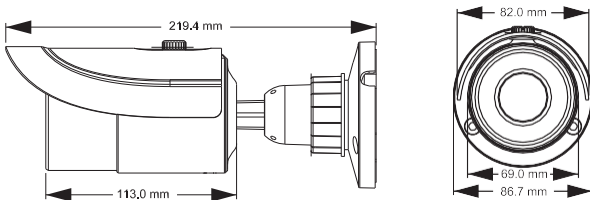

Dimensions

Specifications

| Specifications | Model | NGC 7345V |
|-----------------------|-------|--|
| Camera | | |
| Image Sensor | | 1/3 "CMOS |
| Image Size | | 2688 × 1520 |
| Electronic Shutter | | 1 / 25 s ~ 1 / 100000 s |
| Min. Illumination | | 0.05 lux @ 1.F. 2 AGC ON; 0 lux with IR |
| Lens | | 3.3 ~ 12 mm |
| Image | | |
| Video Compression | | H.264 / MJPEG |
| Resolution | | 4MP (2688×1520), 2K(2560×1440), 3MP (2304× 296), 1080P (1920×1080), 720P (1280×720), D1, CIF, 480×240 |
| Maintenance | | 60Hz : 4MP (1 ~ 15fps) / 2K(1 ~ 25fps) / 3MP(1 ~ 30fps) / 1080P(1 ~ 30fps) / 720P(1 ~ 30fps) 50Hz : 4MP (1 ~ 12fps) / 2K(1 ~ 25fps) / 3MP(1 ~ 25fps) / 1080P(1 ~ 25fps) / 720P(1 ~ 25fps) |
| Bit Rate | | 64 Kbps ~ 8 Mbps |
| Encode Mode | | VBR / CBR |
| Quality | | Five levels under VBR; Freely adjustable under CBR |
| Image Settings | | ROI, Saturation, Brightness, Chroma, Contrast, Wide Dynamic, Sharpen, NR, etc. adjustable through client software or web browser |
| Interfaces | | |
| Network | | RJ45 |
| Audio | | MIC IN × 1 |
| Video Output | | CVBS video output (BNC × 1) |
| Functions | | |
| Remote Monitoring | | IE browser, CMS remote control |
| Online Monitoring | | Support simultaneous monitoring up to 10 users; Support multi-stream real time transmission |
| Protocol | | TCP / IP, UDP, DHCP, NTP, RTSP, PPPoE, DDNS, SMTP, FTP |
| Storage | | Network remote storage |
| Smart Alarm | | Motion Alarm |
| Day & Night | | ICR |
| PoE | | Yes |
| IR Distance | | 20 ~ 30 m |
| Waterproof | | IP66 |
| Others | | |
| Power Supply | | DC 12V / PoE |
| Power Consumption | | < 3.5W |
| IR Consumption ON | | < 6W |
| Operating Environment | | -20 °C ~ 50 °C, 10 % ~ 90 % humidity |
| Dimensions (mm) | | Φ 87 × 219 |
| Weight (net) | | 608g |
| Installation | | Wall mounting, pendant hanging |