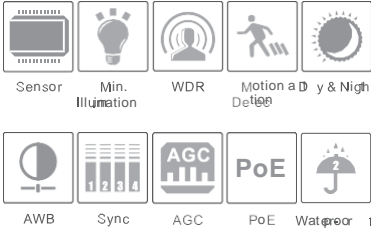

NGC 7345V

4 MP Network IR Water-proof
Bullet Camera

4 MP Network IR Water-proof Bullet Camera

Features

- 4MP (2688 × 1520) non-real time coding
- Max. resolution : 2688 × 1520
- ICR auto switch, true day/night
- 20 ~ 30m IR night view distance
- 3D DNR, digital WDR
- ROI coding
- Support local CVBS video output and one-way audio
- Support POE power supply
- Support smart phone, iPad, remote monitoring
- Support P2P
- Support three streams