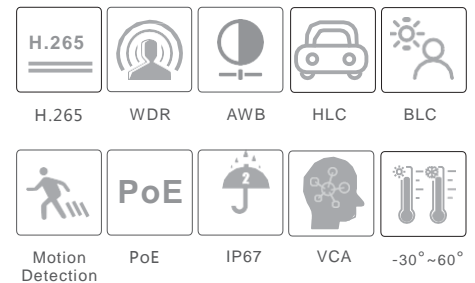

NGC-7326VS

2MP Network IR Water-proof
Bullet Camera

- 2MP (1920 × 1080) H.265 coding
- Max.resolution: 1920 × 1080
- ICR auto switch, true day / night, ROI coding
- 3D DNR, digital WDR, HLC, BLC, Defog
- 30~50m IR night view distance
- 1CH audio input; Hardware reset
- Built-in micro SD card slot, up to 128GB
- DC12V/PoE power supply
- IP 67 ingress protection
- Support dual streams
- Support mobile surveillance by smart phones and tablet PCs with iOS or Android OS
- Intelligent analytics (optional): video blur detection, line crossing detection and region intrusion detection