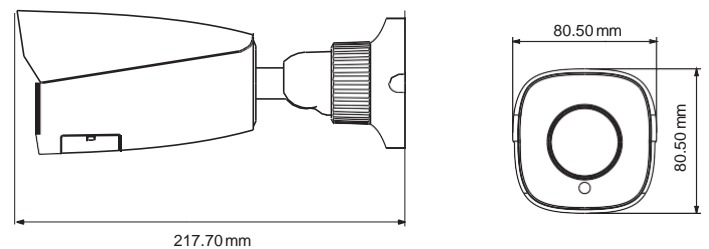

Operating Environment	- 30 °C ~ 60 °C (-22°F~140°F) Humidity: less than 95 % (non-condensing)
Dimensions (mm)	217.7 × 80.5 × 80.5
Weight (net)	Approx. 0.65KG
Installation	Ceiling mounting; Wall mounting

DIMENSIONS