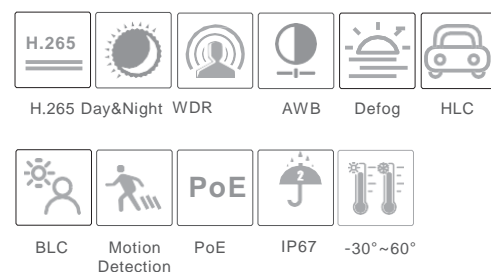

NGC-7325F2.8

2MP Network IR Water-Proof
Bullet Camera

- 2MP (1920 × 1080) H.265 full real time coding
- Max. resolution: 1920 × 1080; ICR auto switch, true day / night
- 20 ~ 30m IR night view distance
- 3D DNR, Digital WDR, HLC, BLC and Defog
- ROI coding
- Hardware reset
- Built-in micro SD card slot, up to 128GB
- DC12V/PoE power supply
- Support smart phone, iPad, remote monitoring
- IP67 ingress protection;
- Support dual streams