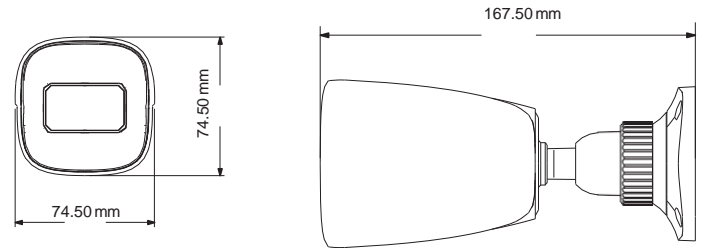

Operating Environment	- 30 °C ~ 60 °C (-22°F~140°F) Humidity: less than 95 % (non-condensing)
Dimensions (mm)	167.5 × 74.5 × 74.5
Weight (net)	Approx. 0.39KG
Installation	Ceiling mounting; wall mounting

DIMENSIONS