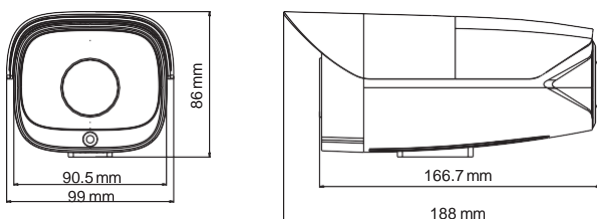

## Features

- 2MP ( 1920 × 1080 ) full real time coding
- Max. resolution: 1920 × 1080
- ICR auto switch, true day/ night
- 30 ~ 50m IR night view distance
- Third generation of dot matrix LED IR lights, small size, efficient heat dissipation, long lifespan
- 3D DNR, digital WDR
- ROI coding
- Support smart phone, iPad, remote monitoring
- Support P2P
- IP66 ingress protection
- Support three streams

## Dimensions