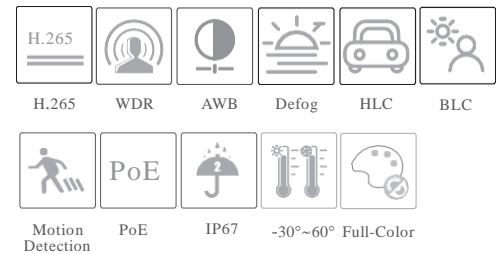

SPECIFICATIONS

Specifications	Model	NGC-7320FC
Camera		
Image Sensor		1 / 2.8 "CMOS
Image Size		1920 × 1080
Electronic Shutter		1 s ~ 1 / 100000 s
Iris Type		Fixed Iris
Min Illumination		0 lux (LED ON)
S/N Ratio		≥50dB
Lens		2.8 mm @F1.0, H.FoV: 109°; V.FoV:76.4°; D.FoV:116.2°
Focus		Fixed
Lens Mount		M12
Wide Dynamic Range		Digital WDR
BLC		Yes
HLC		Yes
Defog		Yes
Digital NR		3D DNR
Angle Adjustment		Pan: 0°~360°; Tilt: 0°~90°; Rotation: 0°~360°
Image		
Video Compression		Main stream: H.265 / H.264; Sub stream: H.265 / H.264 / MJPEG
H.264 Compression Standard		Baseline Profile/Main Profile/High Profile
Resolution		1080P(1920 × 1080), 720P(1280 × 720), D1, CIF, 480 × 240
Main Stream		60Hz : 1080P(1 ~ 30fps) / 720P(1 ~ 30fps) 50Hz : 1080P(1 ~ 25fps) / 720P(1 ~ 25fps)
Sub Stream		60Hz : D1/CIF/480x240 (1~30fps); 50Hz: D1/CIF/480x240 (1~25fps)
Bit Rate		128 Kbps ~ 6 Mbps
Bit Rate Type		VBR / CBR
Audio Compression		G711A / U
Image Settings		ROI, Saturation, Brightness, Hue, Contrast, Wide Dynamic, Sharpness, NR, etc. adjustable through client software or web browser
ROI		Each ROI to be configured separately
Interfaces		
Network		RJ 45
Video Output		NO
Audio		1CH audio input
Storage		Built-in micro SD card slot, up to 128GB
Reset		Yes
Functions		
Remote Monitoring		Web browsing, CMS remote control
Online Connection		Support simultaneous monitoring for up to 3 users; Support multi-stream real time transmission
Network Protocol		UDP, IPv4, IPv6, DHCP, NTP, RTSP, PPPoE, DDNS, 802.1x, SMTP, FTP, UPnP, HTTPs, HTTP, QoS
Interface Protocol		ONVIF
Storage		Network remote storage; micro SD card storage
Intelligent Analytics		Video blur detection, intrusion detection and line crossing detection
Smart Alarm		Motion detection, SD card error, SD card full
General function		Watermark, IP address filtering, video mask, heartbeat, illegal login lock
PoE		Yes (IEEE802.3af)
White Light Range		20 ~ 30 m
Ingress Protection		IP 67
Others		
Power Supply		DC12V/PoE
Power Consumption		< 4W