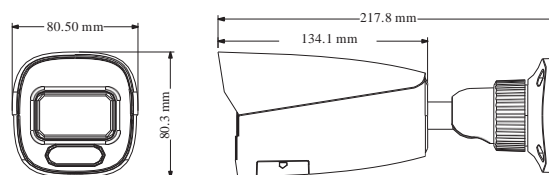

Operating Environment	- 30 °C ~ 60 °C (-22°F~140°F) Humidity: less than 95 % (non-condensing)
Dimensions (mm)	217.8 × 80.5 × 80.3
Weight (net)	Approx. 0.64KG
Installation	Ceiling mounting; wall mounting
Certificate	CE, FCC
Environmental Protection	Complies with Directive EU RoHS, WEEE(2012/19/EU) , directive 94/62/EC and REACH(EC1907/2006)

DIMENSIONS