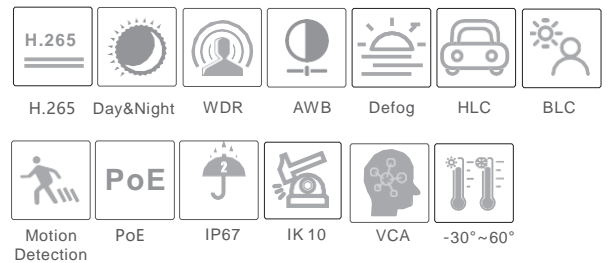

### SPECIFICATIONS

| Specifications             | Model | NGC-7285VAZS   |
|----------------------------|-------|--|
| <b>Camera</b>              |       |  |
| Image Sensor               |       | 1 / 2.8 "CMOS  |
| Image Size                 |       | 3840×2160  |
| Electronic Shutter         |       | 1 s ~ 1 / 100000 s   |
| Iris Type                  |       | Fixed Iris   |
| Min. Illumination          |       | 0.05 lux @ F1.4, AGC ON; 0 lux with IR<br>0.032 lux @ F1.2, AGC ON; 0 lux with IR  |
| Lens                       |       | 2.8~12mm@F1.4, motorized   |
| Field of View              |       | Horizontal:104.7°~32.5°; Vertical :72.2°~18.6°; Diagonal:112.2°~37°  |
| Lens Mount                 |       | Φ14  |
| Day&Night                  |       | ICR  |
| Wide Dynamic Range         |       | 120dB  |
| BLC                        |       | Yes  |
| HLC                        |       | Yes  |
| Defog                      |       | Yes  |
| Digital NR                 |       | 3D DNR   |
| Angle Adjustment           |       | Pan: 0°~345°; Tilt:0°~77°; Rotation: 0°~345°   |
| <b>Image</b>               |       |  |
| Video Compression          |       | H.265+ / H.265 / H.264+ / H.264  |
| H.264 Compression Standard |       | Baseline Profile/Main Profile/High Profile   |
| Resolution                 |       | 8MP ( 3840 × 2160 ), 6MP( 3072 × 2048 ),5MP( 2592 × 1944),<br>4MP ( 2560 × 1440 ), 1080P ( 1920 × 1080 ), 720P ( 1280 × 720 ),<br>D1, CIF, 480 × 240 |
| Main Stream                |       | 60Hz : 8MP/6MP(1~20fps), 5MP/4MP/1080P(1~30fps)<br>50Hz : 8MP/6MP(1~20fps), 5MP/4MP/1080P(1~25fps)   |
| Sub Stream                 |       | 720P/D1/CIF/480 × 240(60Hz: 1~30fps; 50Hz: 1~25fps)  |
| Third Stream               |       | D1/CIF/480 × 240 (60Hz: 1~30fps; 50Hz: 1~25fps)  |
| Bit Rate                   |       | 64 Kbps ~ 12 Mbps  |
| Bit Rate Type              |       | VBR / CBR  |
| Audio Compression          |       | G711A / U  |
| Image Settings             |       | ROI, Saturation, Brightness, Hue, Contrast, Wide Dynamic, Sharpness, NR, etc. adjustable through client software or web browser                      |
| ROI                        |       | 3 ROI, Each ROI to be configured separately  |
| <b>Interfaces</b>          |       |  |
| Network                    |       | RJ45   |
| Video Output               |       | CVBS output (BNC×1)  |
| Audio                      |       | 1CH audio input; 1CH audio output; 1CH built-in MIC  |
| Alarm                      |       | 1CH alarm input; 1CH alarm output  |
| Storage                    |       | Built-in micro SD card slot; up to 256GB   |
| Reset                      |       | Yes  |
| <b>Functions</b>           |       |  |
| Remote Monitoring          |       | Web browsing, CMS remote control   |
| Online Connection          |       | Support simultaneous monitoring for up to 10 users;<br>Support multi-stream real time transmission   |
| Network Protocol           |       | UDP, IPv4, IPv6, DHCP, NTP, RTSP, RTP, RTCP, ICMP, IGMP, PPPoE, DDNS, SMTP, FTP, SNMP,HTTP, 802.1x, UPnP, HTTPs, QoS                                 |
| Interface Protocol         |       | ONVIF  |
| Storage                    |       | Network remote storage; micro SD card storage  |
| Smart Alarm                |       | Motion detection; sensor alarm, SD card error; SD card full, IP address conflict, cable disconnection  |
| Intelligent Analytics      |       | Scene change, video blur detection, video color cast detection , line crossing detection, intrusion detection  |
| General function           |       | Watermark, IP address filtering, video mask, heartbeat, password protection, image distortion correction, etc.                                       |
| IR Distance                |       | 30~50m   |
| Protection Grade           |       | IP 67&IK10   |
| PoE                        |       | Yes (IEEE802.3af)  |